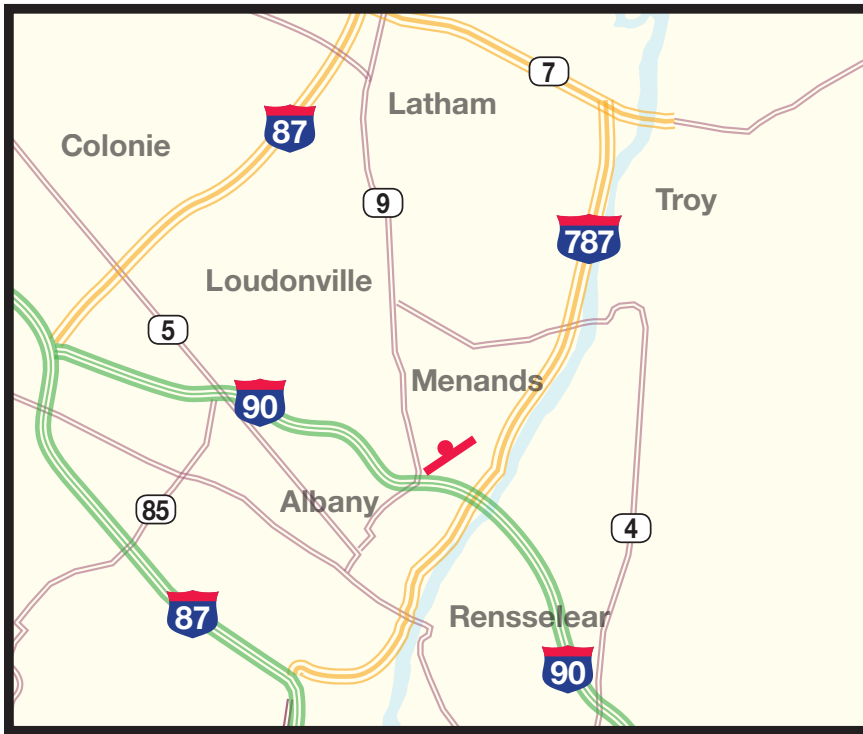

# 2000-E Digital Display

## Quick Info: \_\_\_\_\_

- Market:** Albany, NY
- Location:** I-90, 500' West of I-787
- Facing:** East
- Size:** 14' x 48'
- Traffic D.E.C.:** 76,000 Daily

## Location Description: \_\_\_\_\_

This digital display is located on the highest traffic count expressway in Albany. Positioned just west of the merge of three traffic flows, this display catches traffic flooding out of downtown Albany as well as Rensselaer Counties major interstate. 2000-E is angled to be a "in your face" right hand read that you can not ignore. It is up-close to the highway and also targets traffic heading towards I-87 where there are no digital billboards.