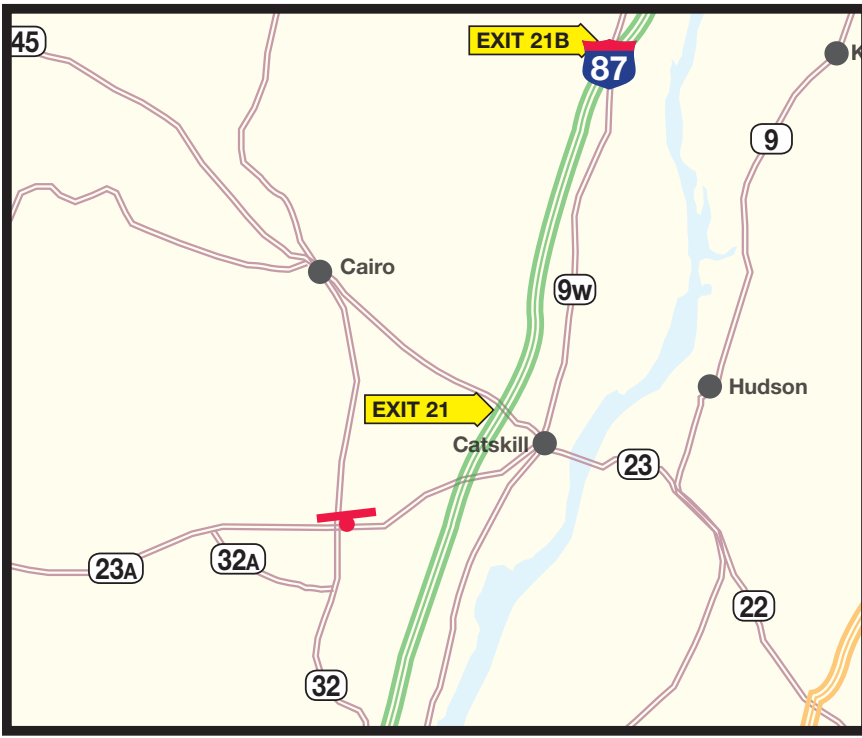

5735-N1 Static Display

Quick Info:

Market: Catskill, NY - Hudson Valley

Location: Rt. 32, @ Rt. 23A Intersection

Facing: North

Size: 12'3" x 24'6"

Panel: Left

Traffic D.E.C.: 9,365 Daily

Lat & Long: N 42° 11 .628
W 73° 59 .148

Location Description:

This billboard targets busy tourist traffic heading from the Friar Tuck Resort and the Catskill Game Farm. Also connects to Hunter Mountain Routes.