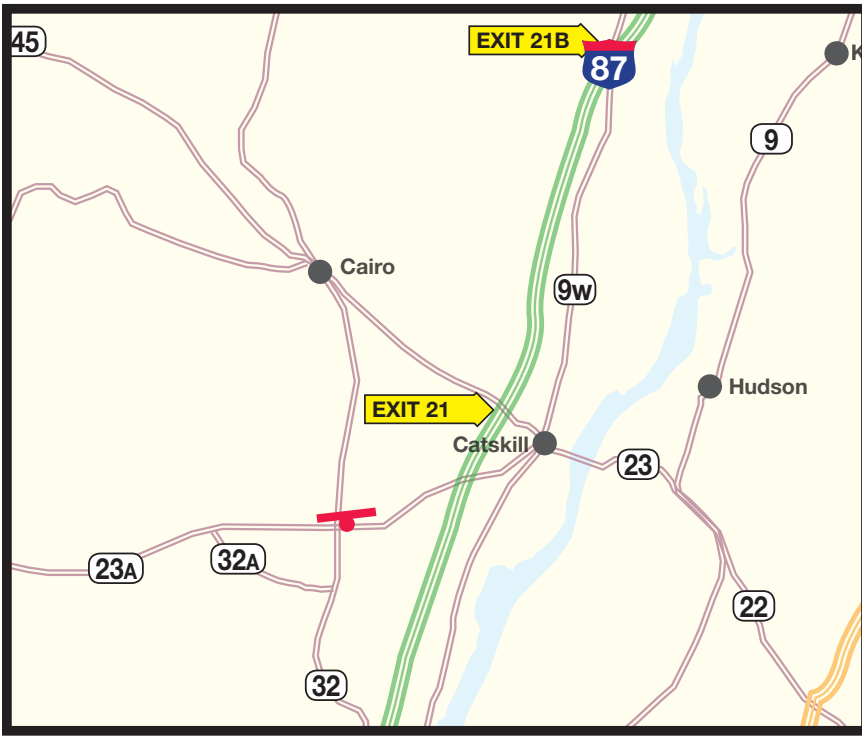

5735-N2 Static Display

Quick Info: _____

Market: Catskill, NY - Hudson Valley

Location: Rt. 32, @ Rt. 23A Intersection

Facing: North

Size: 12'3" x 24'6"

Panel: Right

Traffic D.E.C.: 9,365 Daily

Lat & Long: N 42° 11 .628
W 73° 59 .148

Location Description: _____

This billboard targets busy tourist traffic heading from the Friar Tuck Resort and the Catskill Game Farm. Also connects to Hunter Mountain Routes.