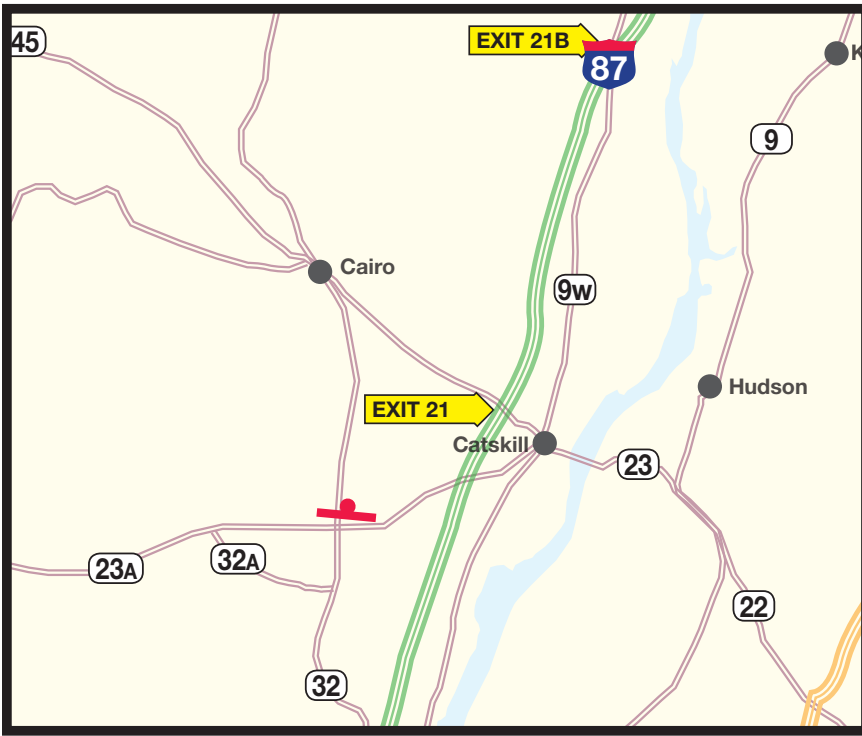

5735-S3 Static Display

Quick Info: _____

Market: Catskill, NY - Hudson Valley

Location: Rt. 32, @ Rt. 23A Intersection

Facing: South

Size: 12'3" x 24'6"

Panel: Left

Traffic D.E.C.: 9,365 Daily

Lat & Long: N 42° 11 .628
W 73° 59 .148

Location Description: _____

This billboard targets busy tourist traffic heading from the Friar Tuck Resort and the Catskill Game Farm. Also connects to Hunter Mountain Routes.