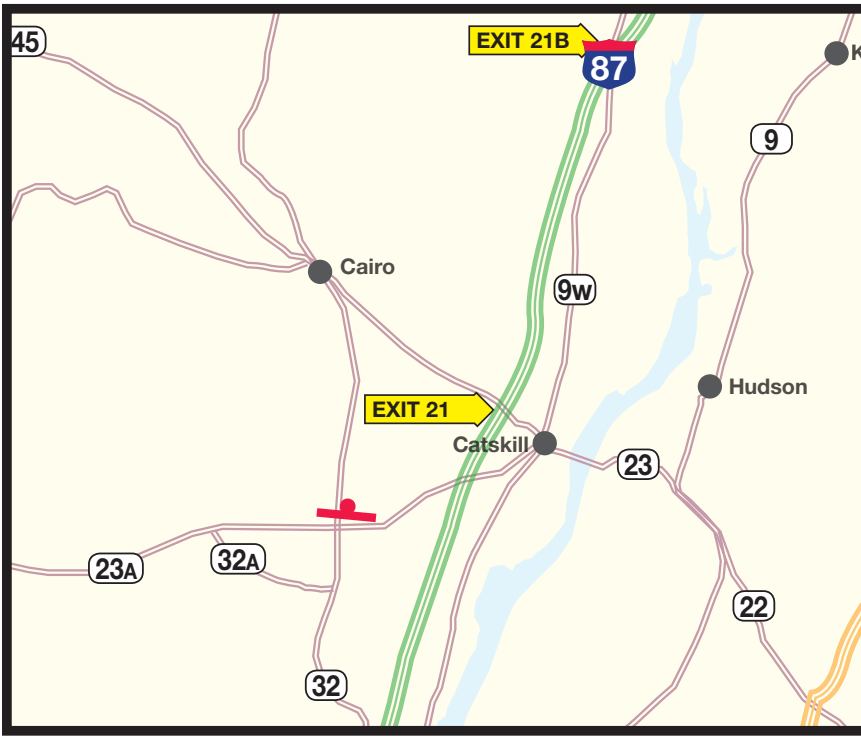

5735-S4 Static Display

Quick Info:

Market: Catskill, NY - Hudson Valley

Location: Rt. 32, @ Rt. 23A Intersection

Facing: South

Size: 12'3" x 24'6"

Panel: Right

Traffic D.E.C.: 9,400 Daily

Lat & Long: N 42° 11 .628
W 73° 59 .148

Location Description:

This billboard targets busy tourist traffic heading from the Friar Tuck Resort and the Catskill Game Farm. Also connects to Hunter Mountain Routes.