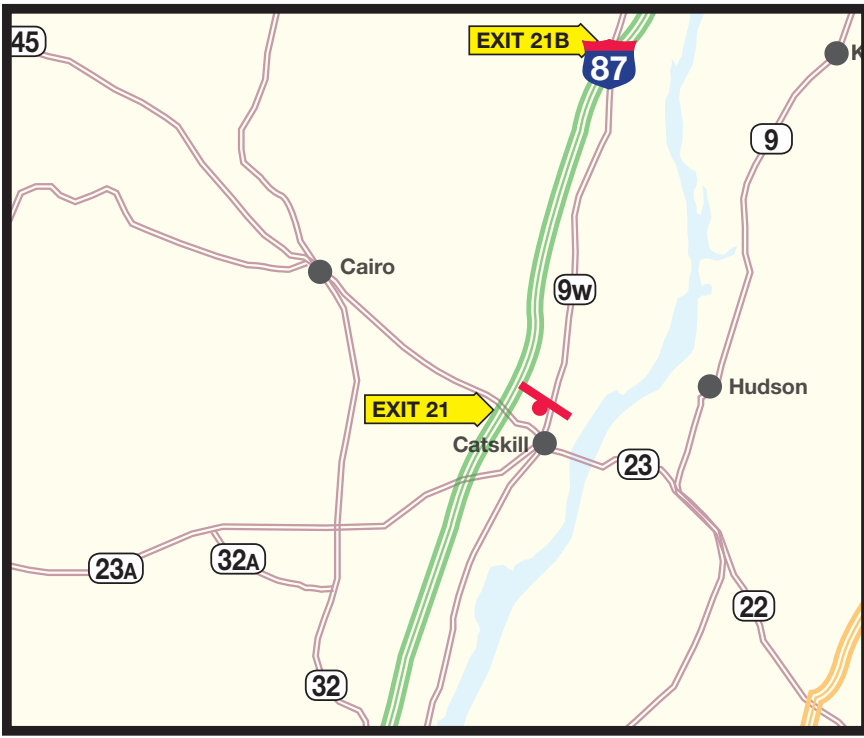

7256-N1 Static Display

Quick Info: _____

Market: Catskill, NY - Hudson Valley

Location: Rt. 9W @ Brown Crossing Rd.

Facing: North

Size: 12'3" x 24'6"

Panel: Left

Traffic D.E.C.: 19,400 Daily

Lat & Long: N 42° 14 .271
W 73° 52 .009

Location Description: _____

This billboard targets traffic heading south on Rt. 9W into Catskill or on Rt. 23 in the Hudson Valley.