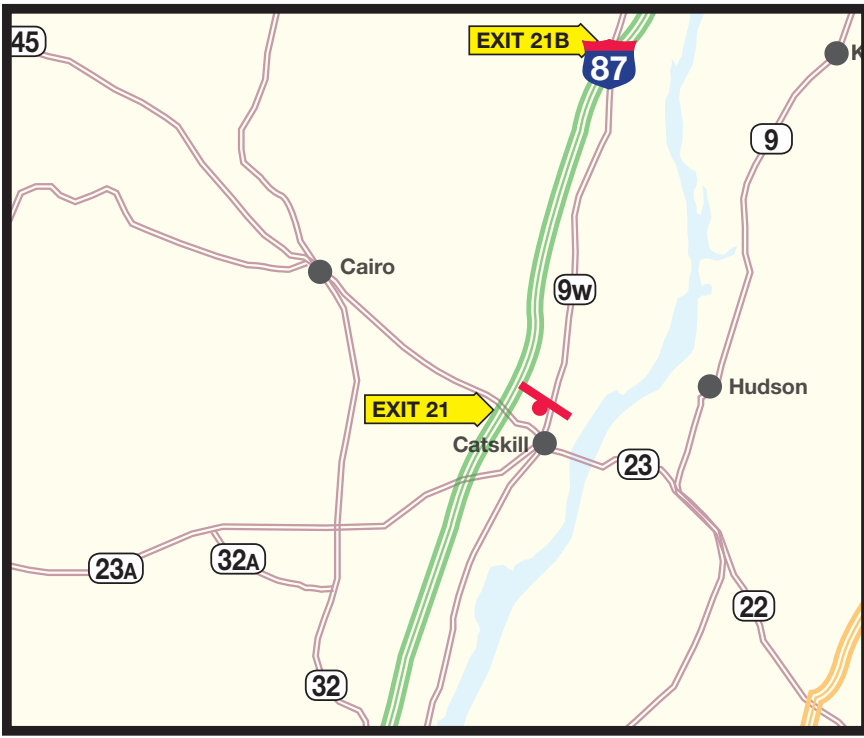

7256-N2 Static Display

Quick Info: _____

Market: Catskill, NY - Hudson Valley

Location: Rt. 9W @ Brown Crossing Rd.

Facing: North

Size: 12'3" x 24'6"

Panel: Right

Traffic D.E.C.: 19,400 Daily

Lat & Long: N 42° 14 .271
W 73° 52 .009

Location Description: _____

This billboard targets traffic heading south on Rt. 9W into Catskill or on Rt. 23 in the Hudson Valley.