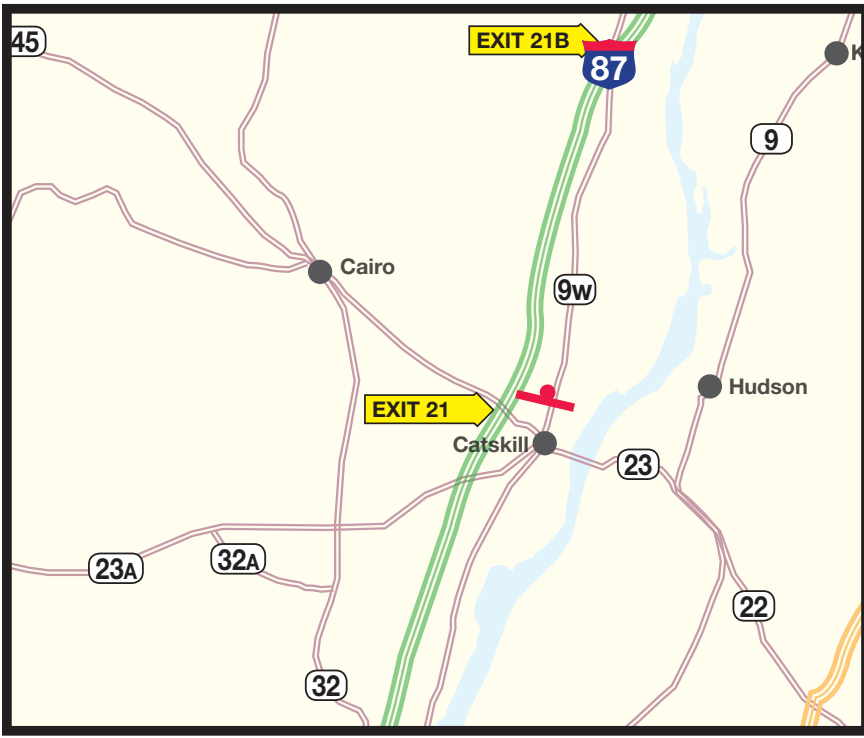

7256-S3 Static Display

Quick Info: _____

Market: Catskill, NY - Hudson Valley

Location: Rt. 9W @ Brown Crossing Rd.

Facing: North

Size: 12'3" x 24'6"

Panel: Left

Traffic D.E.C.: 19,400 Daily

Lat & Long: N 42° 14 .271
W 73° 52 .009

Location Description: _____

This right hand read billboard targets traffic heading north on Rt. 9W towards Coxsackie.