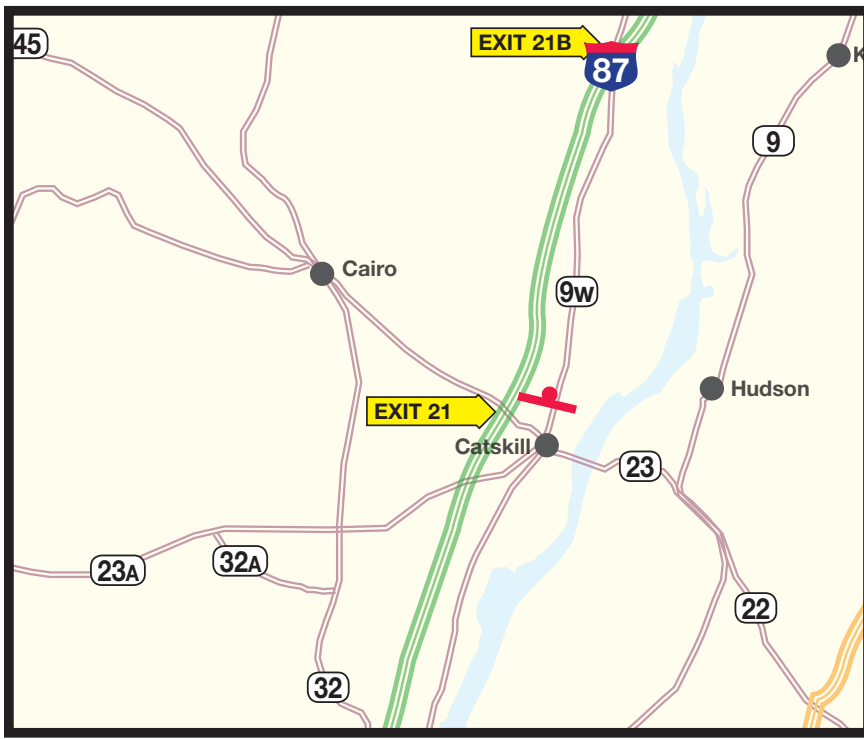

7256-S4 Static Display

Quick Info: _____

Market: Catskill, NY - Hudson Valley

Location: Rt. 9W @ Brown Crossing Rd.

Facing: North

Size: 12'3" x 24'6"

Panel: Right

Traffic D.E.C.: 19,400 Daily

Lat & Long: N 42° 14 .271
W 73° 52 .009

Location Description: _____

This right hand read billboard targets traffic heading north on Rt. 9W towards Coxsackie.