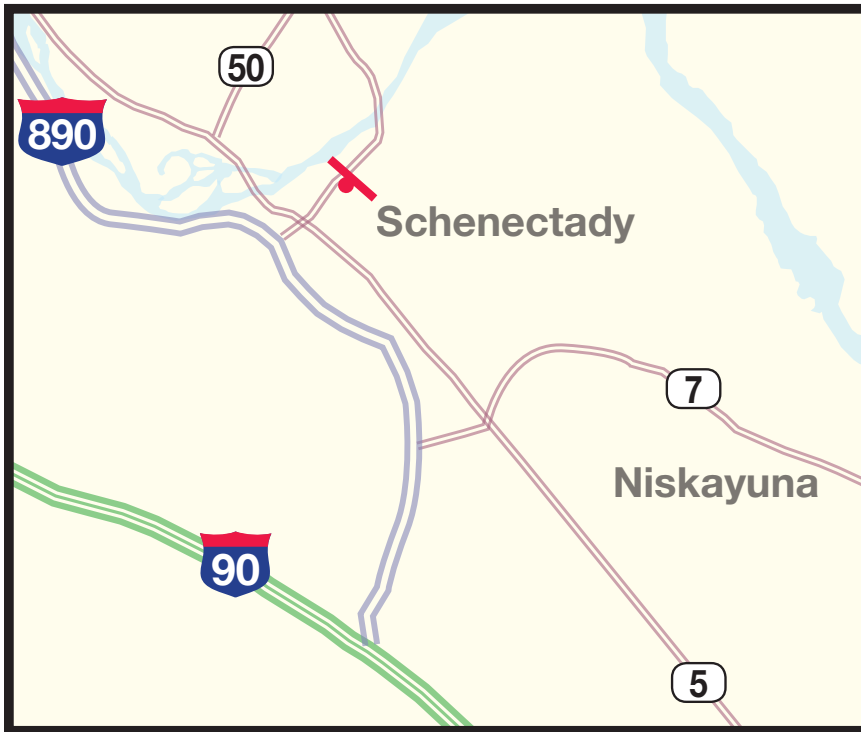

# 7280-N1 Static Display

## Quick Info: \_\_\_\_\_

**Market:** Schenectady, NY

**Location:** Erie Blvd. 1/4 mile  
e/o Nott St.

**Facing:** North

**Size:** 12'3" x 24'6"

**Panel:** Bottom

**Traffic D.E.C.:** 25,600 Daily

**Lat & Long:** N 42° 49 .477  
W 73° 55 .847

## Location Description: \_\_\_\_\_

This billboard targets traffic heading south towards downtown Schenectady and GE.