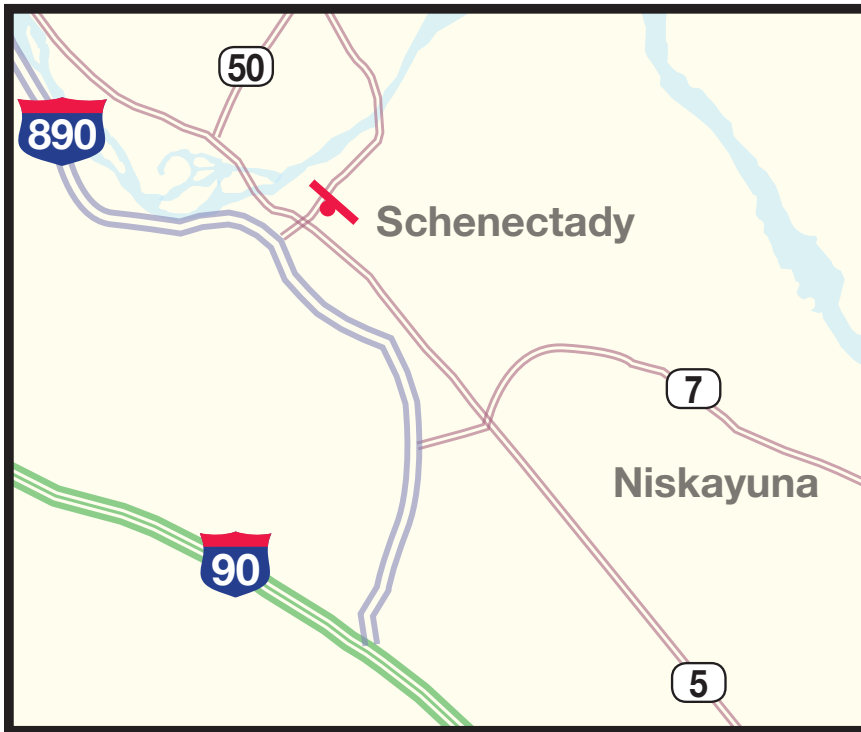

# 7295-N1 Static Display

## Quick Info: \_\_\_\_\_

**Market:** Schenectady, NY

**Location:** Erie Blvd. 200' n/o  
Union Street

**Facing:** North

**Size:** 12'3" x 24'6"

**Panel:** Top

**Traffic D.E.C.:** 23,400 Daily

**Lat & Long:** N° 42 49' 04.08"  
W° 73 56' 24.48"

## Location Description: \_\_\_\_\_

This billboard targets traffic heading south towards downtown Schenectady and GE.