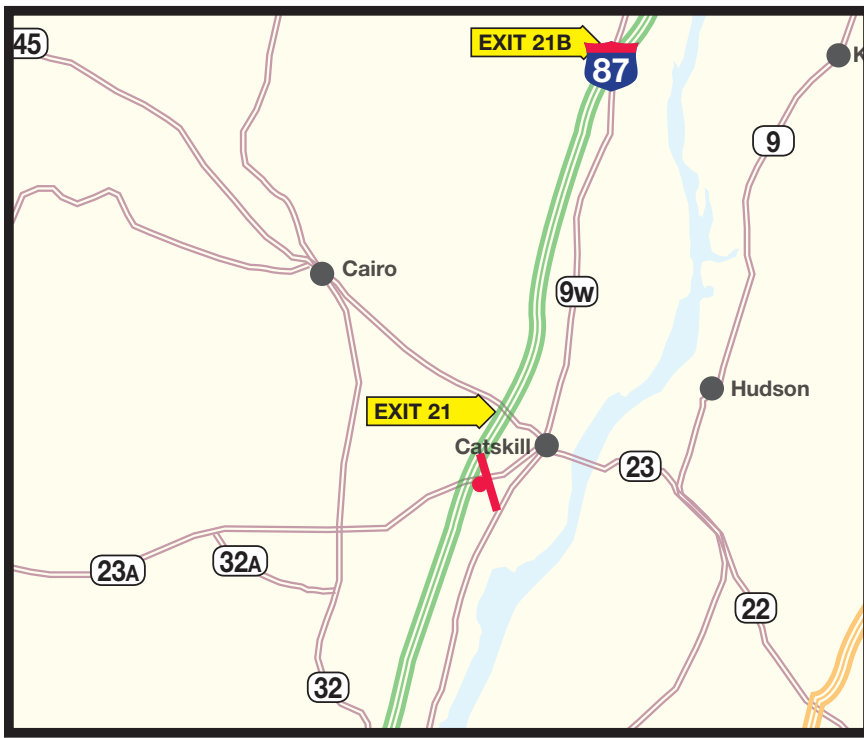

# 7358-E Static Display

## Quick Info: \_\_\_\_\_

**Market:** Catskill, NY - Hudson Valley

**Location:** Rt. 23A, 1 mile w/o Rt. 9W

**Facing:** East

**Size:** 12'3" x 24'6"

**Traffic D.E.C.:** 8,200 Daily

**Lat & Long:** N 42° 12 .331  
W 73° 54 .055

## Location Description: \_\_\_\_\_

This billboard targets traffic heading west towards Hunter Mountain, the Friar Tuck Resort, and the Catskill Game Farm.