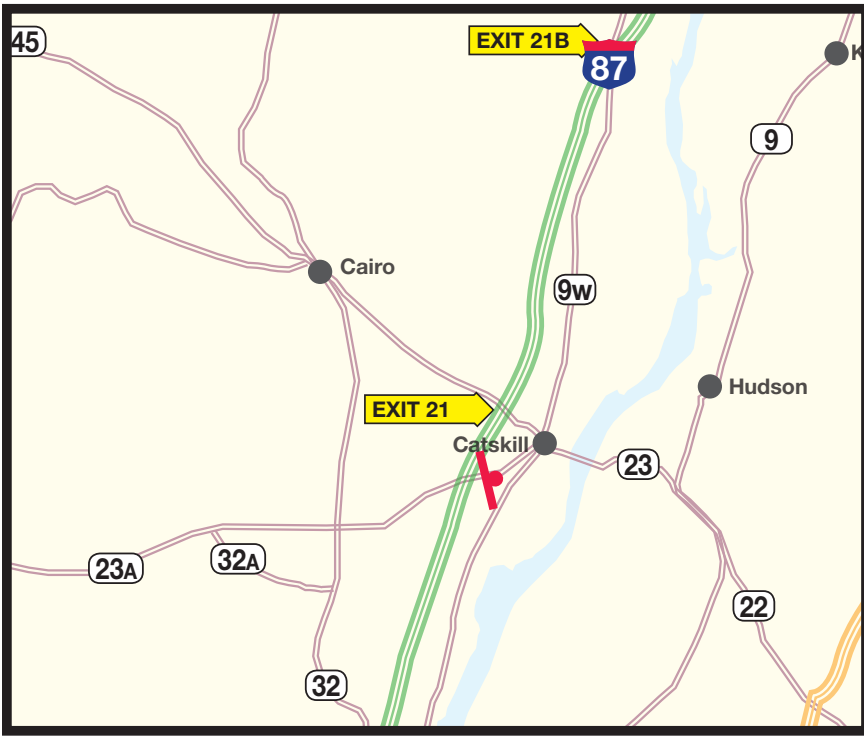

7358-W Static Display

Quick Info: _____

Market: Catskill, NY - Hudson Valley

Location: Rt. 23A, 1 mile w/o Rt. 9W

Facing: West

Size: 12'3" x 24'6"

Traffic D.E.C.: 8,200 Daily

Lat & Long: N 42° 12 .331
W 73° 54 .055

Location Description: _____

This billboard targets traffic heading east into downtown Catskill.