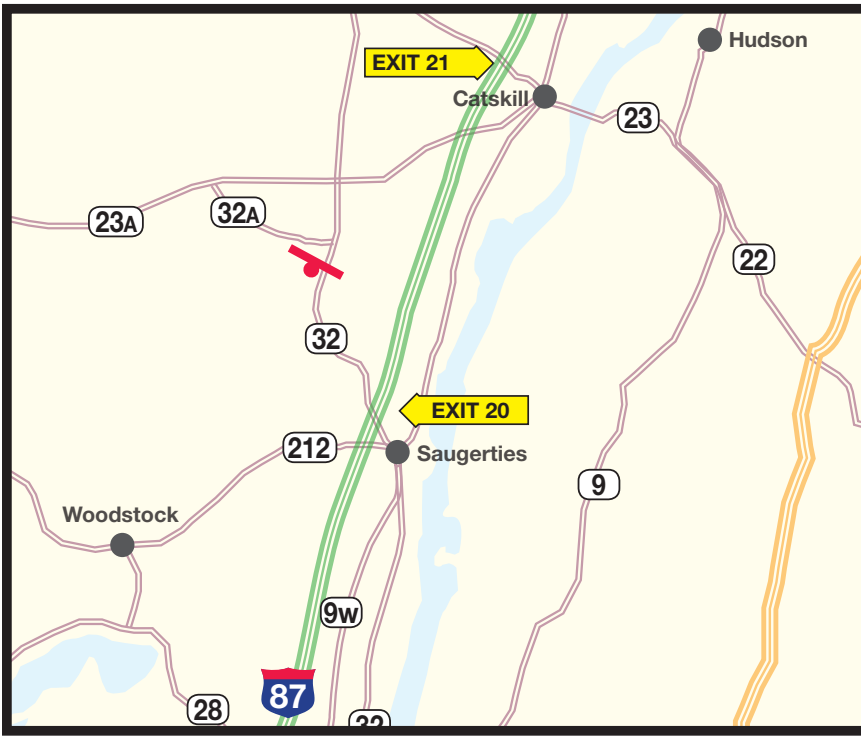

7502-N3 Static Display

Quick Info:

Market: Saugerties, NY
- Hudson Valley

Location: Rt. 32, 100' s/o Rt. 32A

Facing: North

Size: 12'3" x 24'6"

Panel: Left

Traffic D.E.C.: 15,800 Daily

Lat & Long: N 42° 09 .327
W 73° 59 .897

Location Description:

This Billboard targets busy tourist traffic heading to Hunter Mountain for winter and summer tourism. As well as the Catskill Mountains.