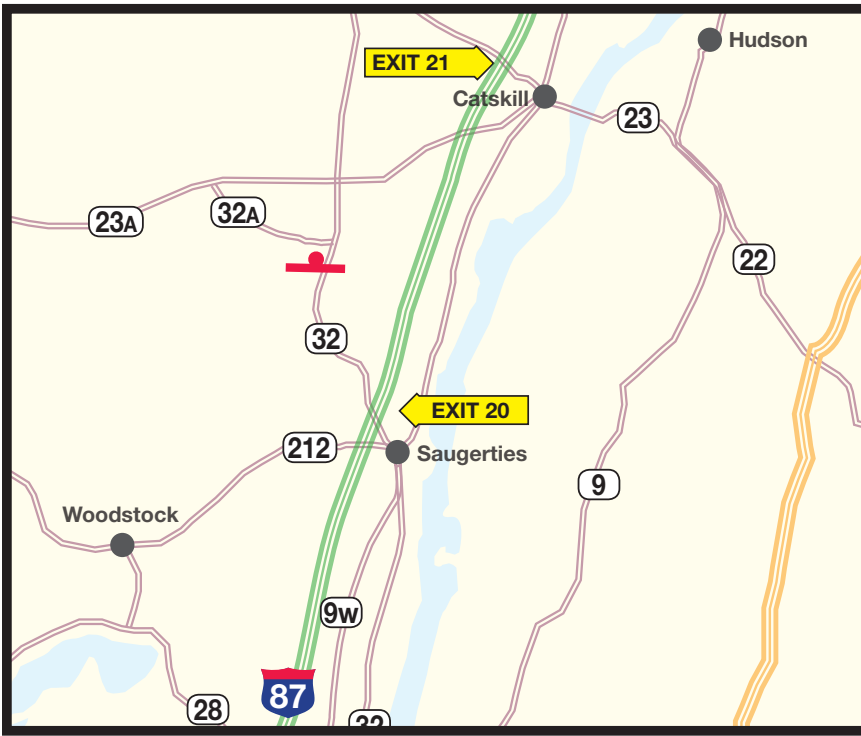

7502-S1 Static Display

Quick Info:

Market: Saugerties, NY
- Hudson Valley

Location: Rt. 32, 100' s/o Rt. 32A

Facing: South

Size: 12'3" x 24'6"

Panel: Left

Traffic D.E.C.: 15,800 Daily

Lat & Long: N 42° 09 .327
W 73° 59 .897

Location Description:

This billboard targets busy tourist traffic heading to Hunter Mountain for winter and summer tourism as well as the Catskill Game Farm.