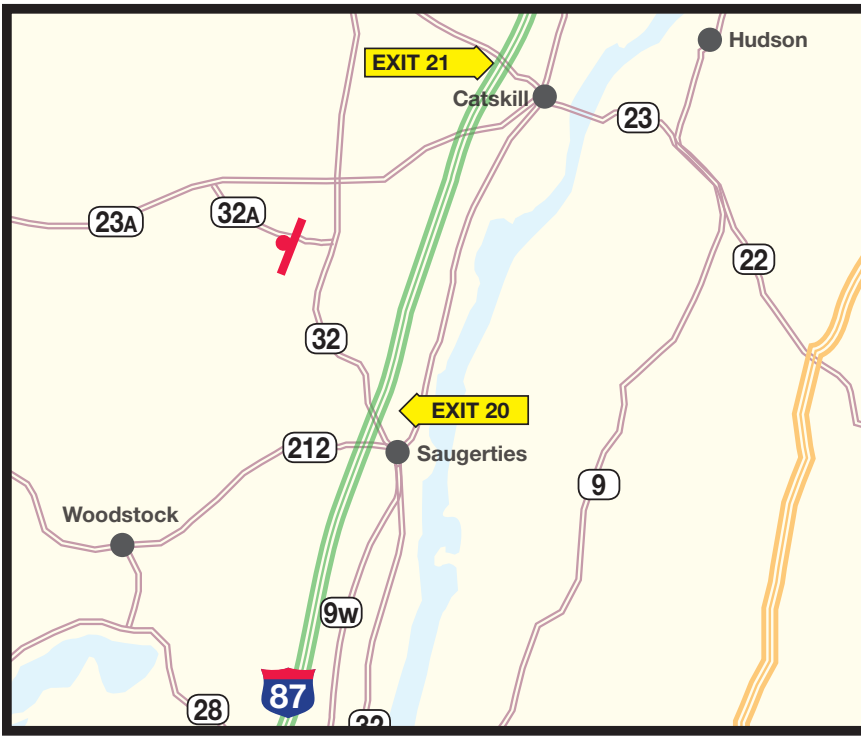

7503-S1 Static Display

Quick Info:

Market: Palenville, NY – Hudson Valley

Location: Rt. 32A, 50' n/o Rt. 32

Facing: South

Size: 12'3" x 24'6"

Panel: Left

Traffic D.E.C.: 14,600 Daily

Lat & Long: N 42° 09 .431
W 73° 59.867

Location Description:

This billboard targets busy tourists traffic heading up to Hunter Mountain for winter and summer tourism.