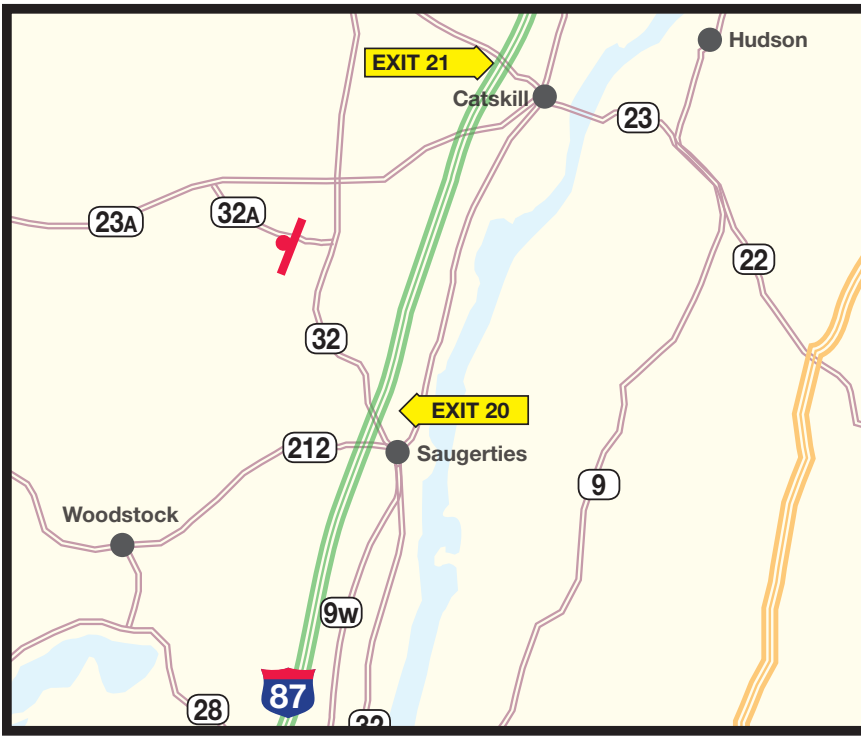

# 7503-S2 Static Display

## Quick Info: \_\_\_\_\_

**Market:** Palenville, NY –  
Hudson Valley

**Location:** Rt. 32A, 50' n/o Rt. 32

**Facing:** South

**Size:** 12'3" x 24'6"

**Panel:** Right

**Traffic D.E.C.:** 14,600 Daily

**Lat & Long:** N 42° 09 .431  
W 73° 59.867

## Location Description: \_\_\_\_\_

This billboard targets busy tourists traffic heading up to Hunter Mountain for winter and summer tourism.