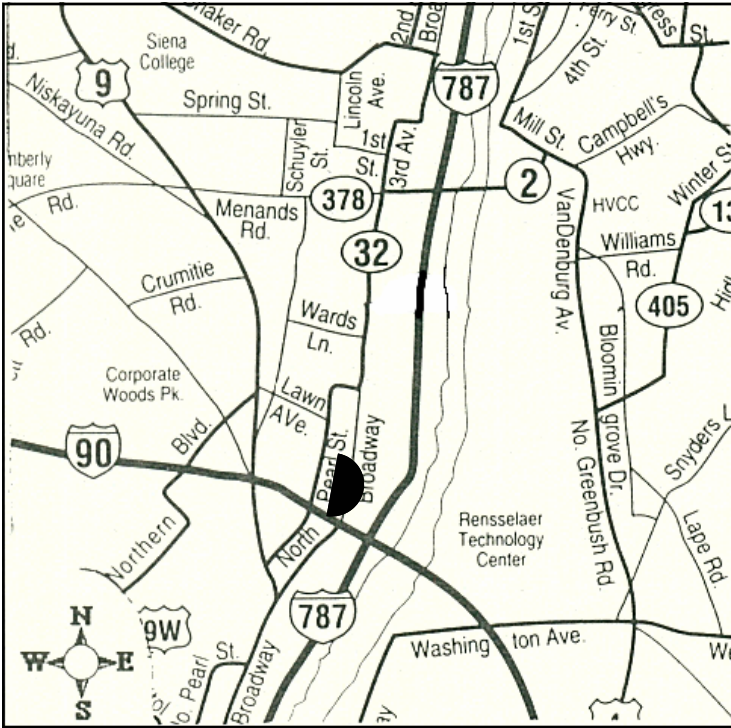

## 2000-W

- MARKET: Albany, NY
- LOCATION: I-90, 500' West of I-787
- FACING: West
- SIZE: 14' x 48'
- D.E.C. 76,000 Daily

*Bulletin targets head-on traffic I-90 East or I-787 downtown*