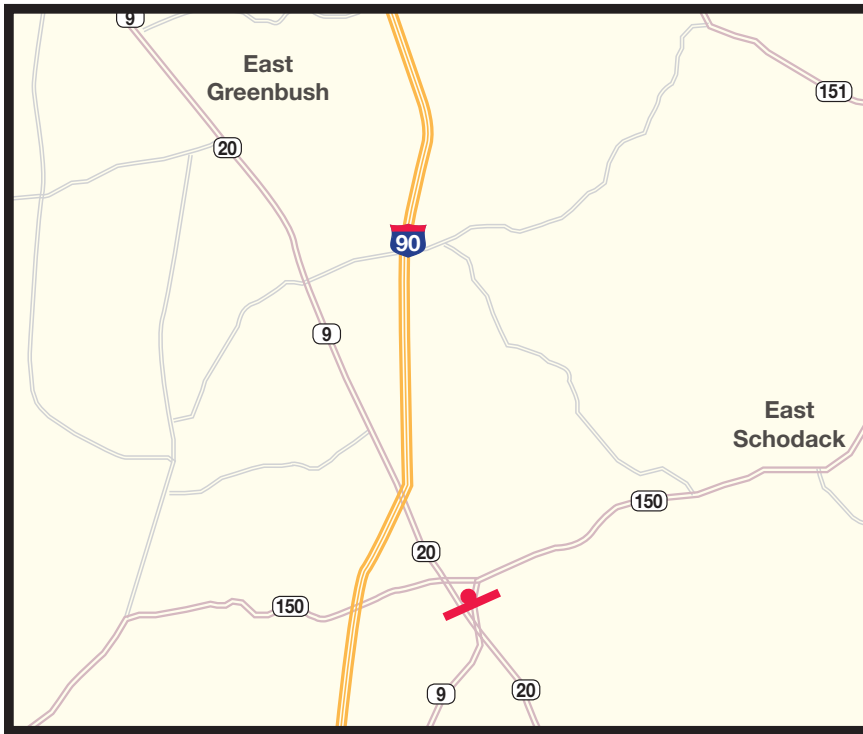

7229-E Static Display

Quick Info: _____

Market: Albany, NY

Location: Rt. 9 & 20 e/o East Greebush

Facing: East

Size: 10'6" x 36'

Traffic D.E.C.: 22,300 Daily

Lat & Long: N 42° 32 .911
W 73° 40 .262

Location Description: _____

This bulletin is located at the intersection of Rt. 9 & 20, 1/2 mile before exit 11 of Interstate 90. It enjoys heavy commuter traffic as it connects motorists to I-90.