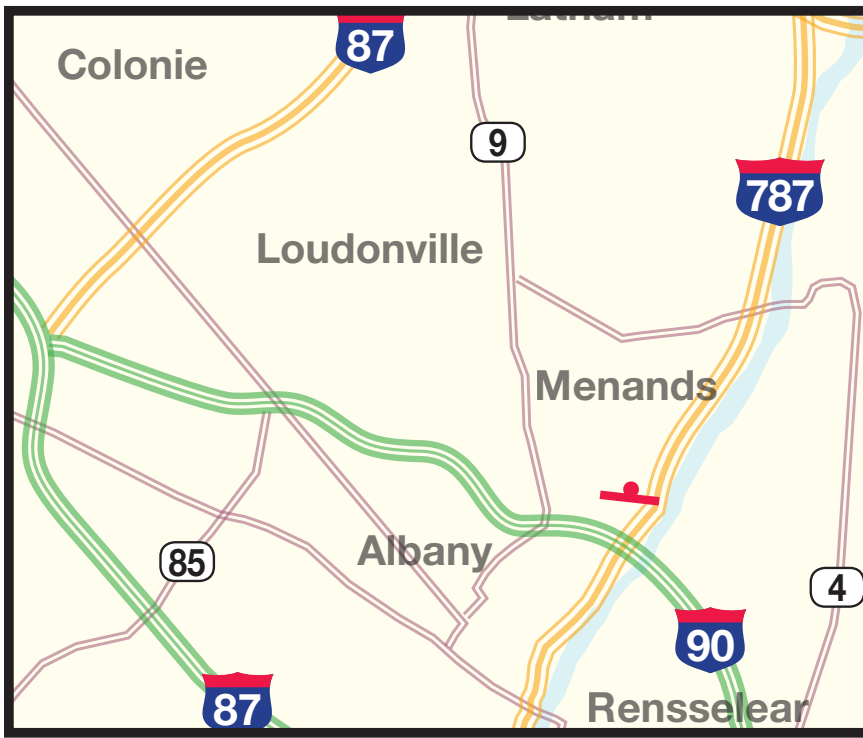

# 7325-S Static Display

## Quick Info:

- Market:** Albany, NY
- Location:** I-787 3/4 mile n/o I-90
- Facing:** North
- Size:** 14' x 48'
- Traffic D.E.C.:** 58,500 Daily
- Lat & Long:** N 42° 40 .668  
W 73° 43 .514

## Location Description:

This high traffic expressway bulletin targets traffic heading northbound on I-787. This board is two miles south of the City of Troy where there are on expressway billboards. This billboard is also a major commuter route for traffic heading to Clifton Park and Saratoga via I-87 the Northway. Positioned for a spectacular read time, you can't miss this billboard!