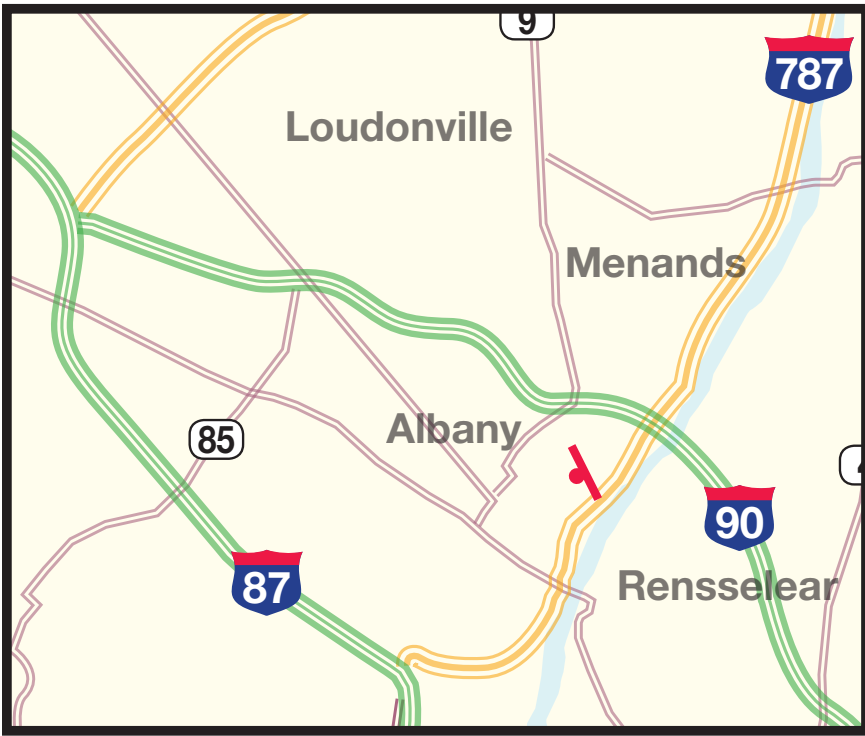

# 7348-N Static Display

## Quick Info:

- Market:** Albany, NY
- Location:** I-787 n/o Colonie St.  
Downtown Albany
- Facing:** North
- Size:** 14' x 48'
- Traffic D.E.C.:** 62,500 Daily
- Lat & Long:** N 42° 39 .554  
W 73° 44 .505

## Location Description:

Right hand read heading into downtown Albany. This bulletin is location 1/4 mile before the major downtown Albany exit.