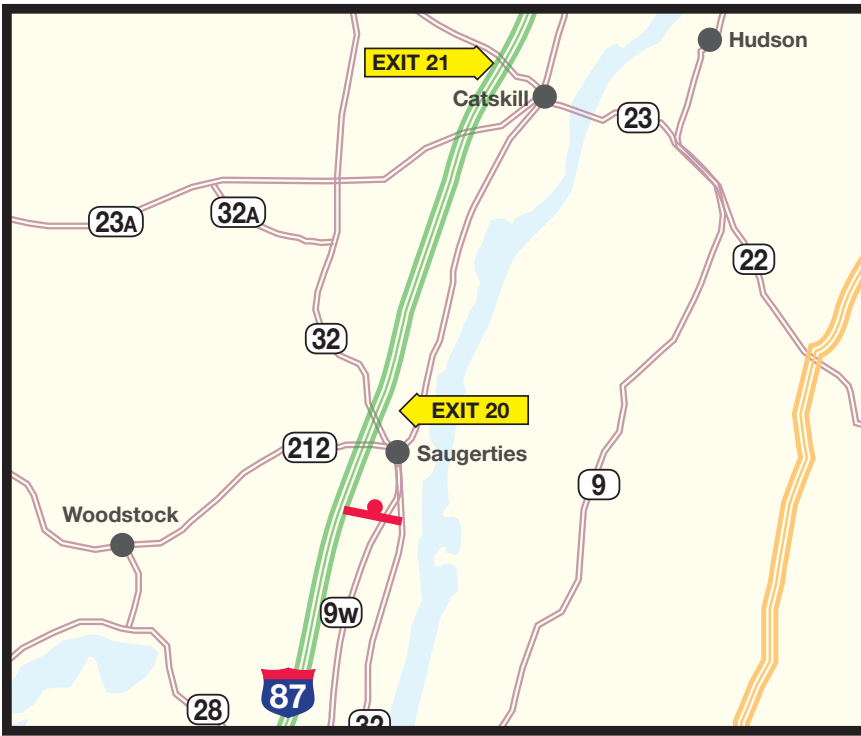

6960-S Static Display

Quick Info: _____

Market: Hudson Valley, NY

Location: Rt. 9W @ Belknap Rd.

Facing: South

Size: 12'3" x 24'6"

Traffic D.E.C.: 15,400 Daily

Lat & Long: N 42° 02 .761
W 73° 57 .702

Location Description: _____

This billboard targets traffic heading North from Kingston to Saugerties.