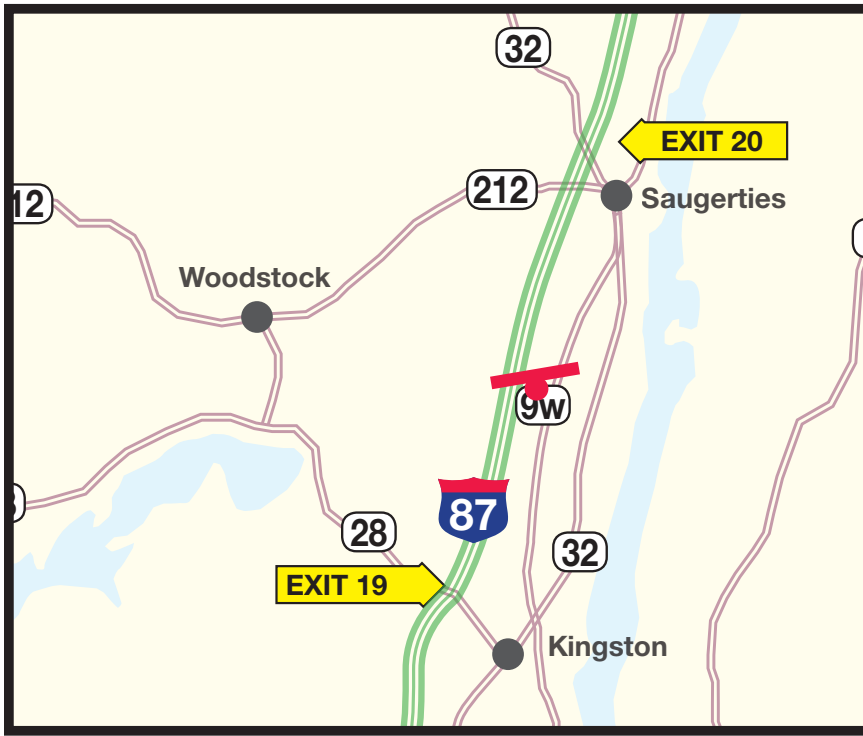

# 7356-N Static Display

## Quick Info: \_\_\_\_\_

**Market:** Kingston, NY

**Location:** NYS Thruway I-87, 3 miles s/o Exit 20

**Facing:** North

**Size:** 20' x 70'

**Traffic D.E.C.:** 36,000 Daily

**Lat & Long:** N 42° 00 .664  
W 73° 59 .840

## Location Description: \_\_\_\_\_

This expressway bulletin targets traffic heading southbound on the NYS Thruway. One of the last billboards prior to the Kingston NY exit, this bulletin is available for both short-term and long-term buys.