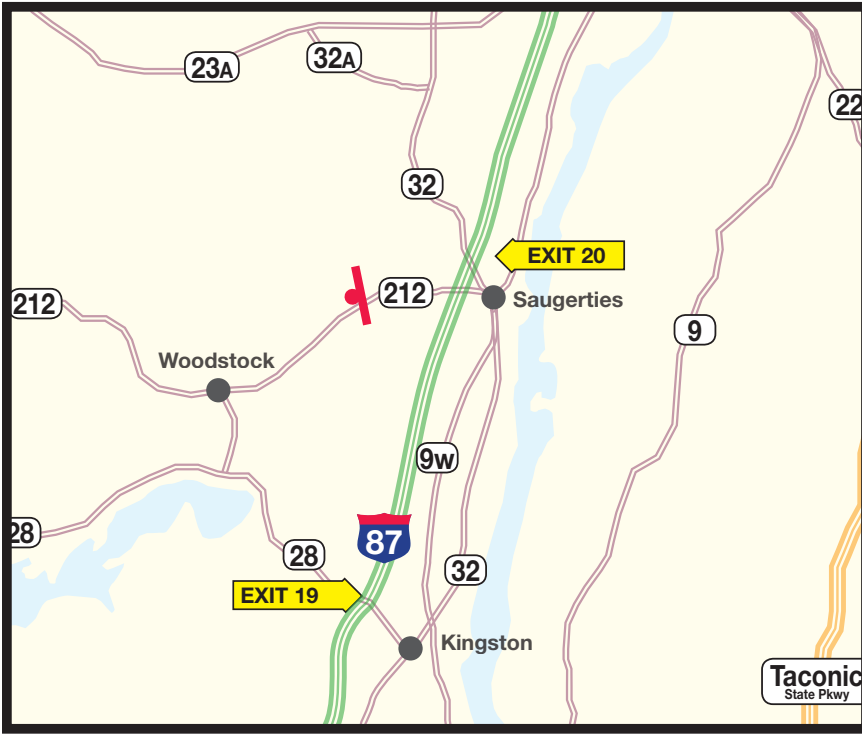

7600-E Static Display

Quick Info: _____

Market: Saugerties, NY – Hudson Valley, NY

Location: Rt. 212 @ Phillips Rd.

Facing: East

Size: 12'3" x 24'6"

Traffic D.E.C.: 9,600 Daily

Lat & Long: N 42° 04 .370
W 73° 59 .826

Location Description: _____

This billboard has a very long read time. Last location before upscale Woodstock, NY and skier tourist traffic.