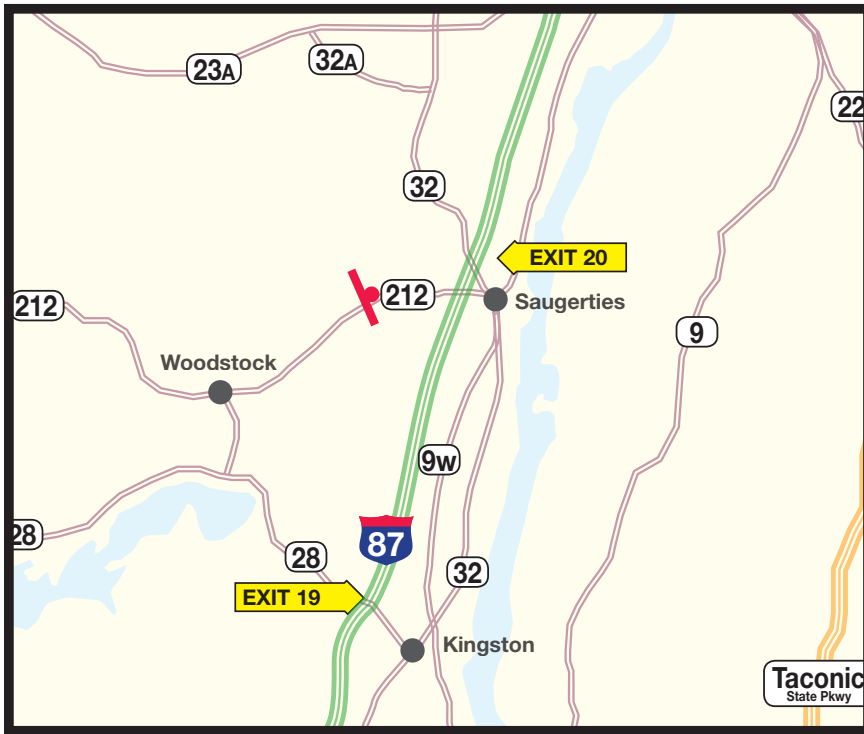

7600-W Static Display

Quick Info:

Market: Saugerties, NY – Hudson Valley, NY

Location: Rt. 212 @ Phillips Rd.

Facing: West

Size: 12'3" x 24'6"

Traffic D.E.C.: 9,600 Daily

Lat & Long: N 42° 04 .370
W 73° 59 .826

Location Description:

This billboard targets upscale Woodstock traffic heading towards Saugerties NYS Thruway Exit 20.