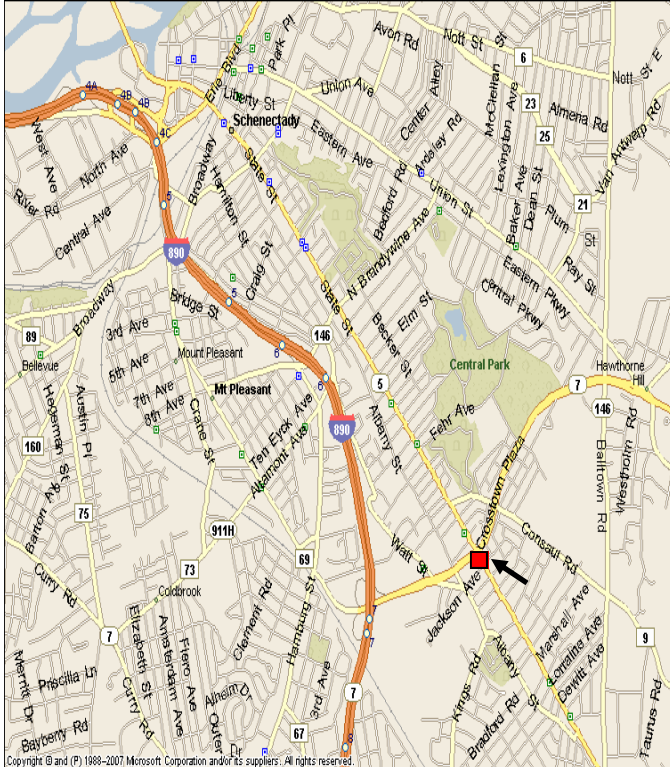

OUTDOOR ADVERTISING BULLETIN 7242-W

Market: Albany, NY "ADI"
Location: Route 7
(Crosstown Connector)
@ Route 5 Ramp
Facing: West
Size: 14' x 48'
DEC: 34,500

Located one mile from upscale Niskayuna, this bulletin offers coverage on one of the regions highest traffic count commuter routes. Traffic heading to Route 5 will be exposed retail and commercial point of purchase.