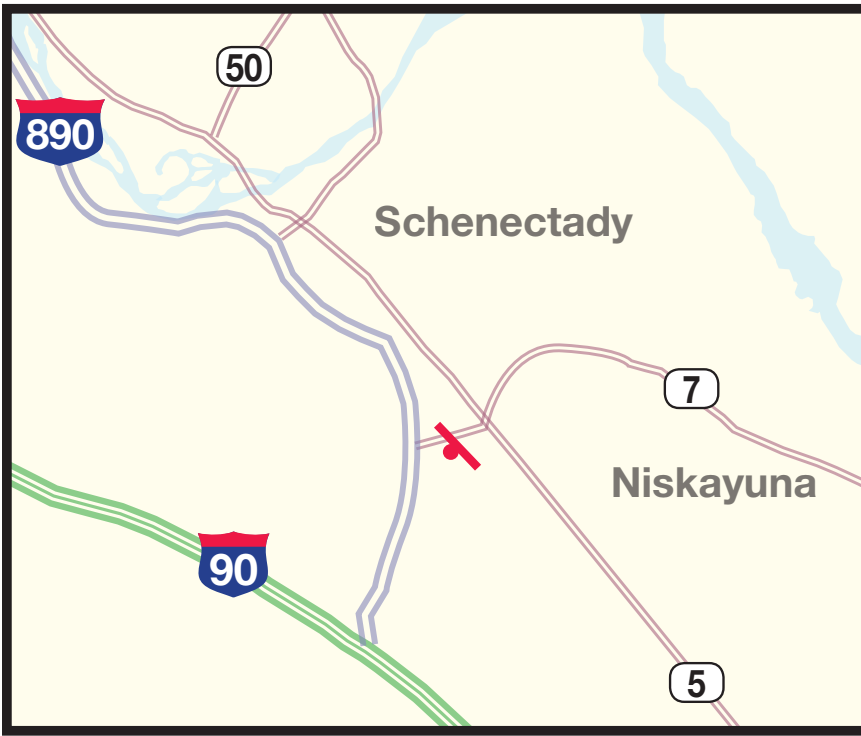

7243-E Static Display

Quick Info:

Market: Albany, NY "ADI"

Location: Route 7
(Crosstown Connector)
200' west of Route 5

Facing: East

Size: 14' x 48'

Traffic D.E.C.: 34,500 Daily

Lat & Long: N 42° 15' 4"
W 73° 54' 39"

Location Description:

This location is one of the best "head on" reads in the market. A favorite bulletin by many advertisers. It offers heavy drive time traffic. Located on one of the regions most traveled commuter routes, it connects Route 7 to Route 5, I-890 and I-87 where 14 x 48 bulletins are not available.