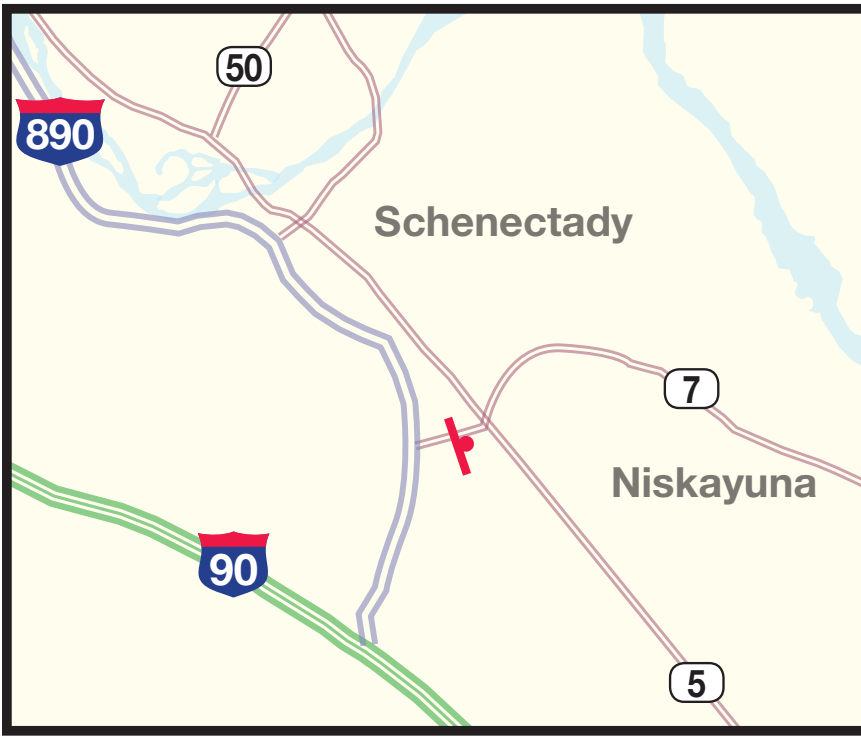

# 7243-W Static Display

## Quick Info:

**Market:** Albany, NY "ADI"

**Location:** Route 7  
(Crosstown Connector)  
200' west of Route 5

**Facing:** West

**Size:** 14' x 48'

**Traffic D.E.C.:** 34,500 Daily

**Lat & Long:** N 42° 15' 4"  
W 73° 54' 39"

## Location Description:

This location is located 200' West of Route 5. It targets traffic existing I-87 via I-890 and is a busy commuter route. It offers tremendous point of purchase appeal with numerous retail establishments. The bulletin is located at a red light for traffic traveling towards Niskayuna where billboards are not allowed.