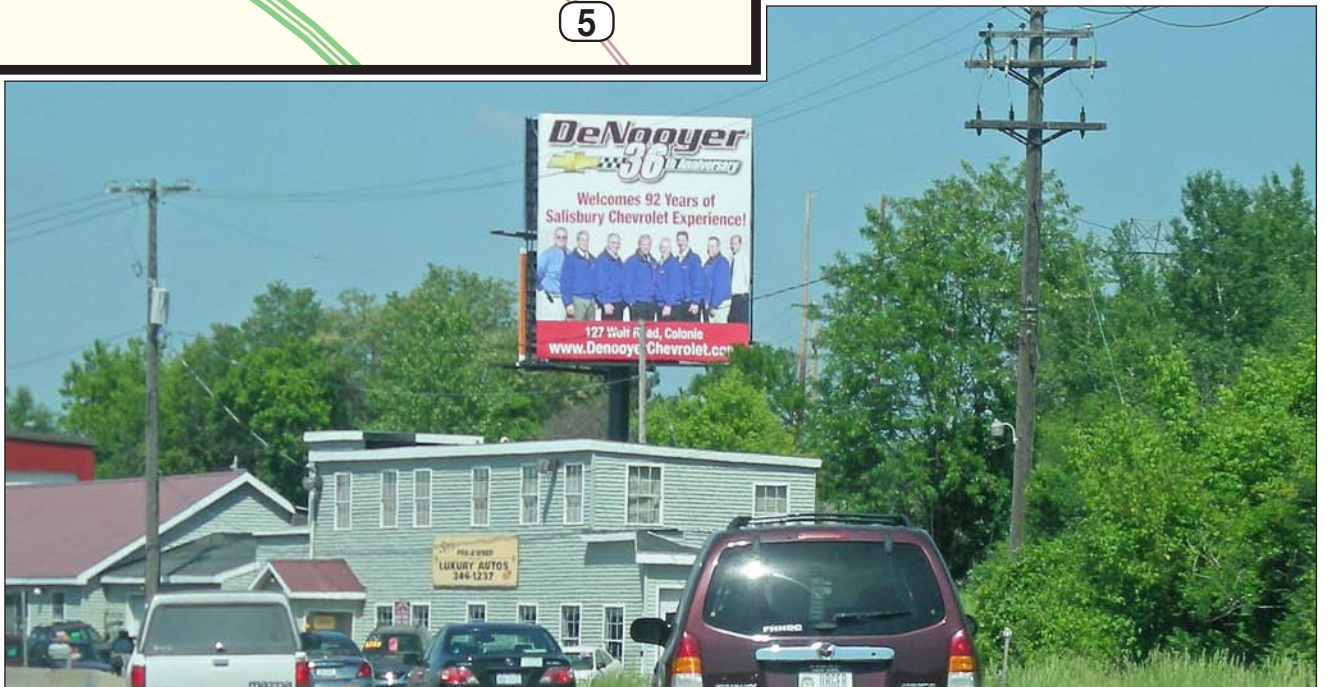

# 7280-S Static Display

## Quick Info: \_\_\_\_\_

**Market:** Schenectady, NY

**Location:** Erie Blvd. 1/4 mile  
e/o Nott St.

**Facing:** South

**Size:** 26'6" x 24'6"

**Traffic D.E.C.:** 34,000 Daily

**Lat & Long:** N 42° 49 .477  
W 73° 55 .847

## Location Description: \_\_\_\_\_

This billboard targets traffic heading north towards Freemans Bridge Road and Route 50 Scotia. Traveling North on the Saratoga County line, this bulletin enjoys a long read time. It is also located outside the new Price Chopper Headquarters.