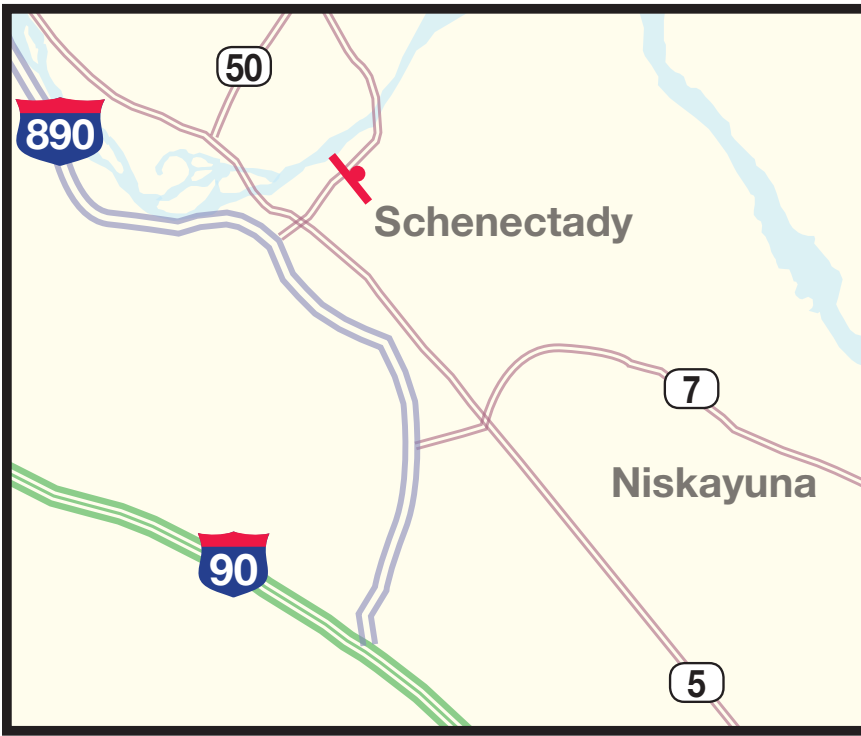

# 7280-S Static Display

## Quick Info: \_\_\_\_\_

**Market:** Schenectady, NY

**Location:** Erie Blvd. 1/4 mile  
e/o Nott St.

**Facing:** South

**Size:** 26'6" x 24'6"

**Traffic D.E.C.:** 34,000 Daily

**Lat & Long:** N 42° 49 .477  
W 73° 55 .847

## Location Description: \_\_\_\_\_

This billboard targets traffic heading north towards Freemans Bridge Road and Route 50 Scotia. Traveling North on the Saratoga County line, this bulletin enjoys a long read time. It is also located outside the new Price Chopper Headquarters.