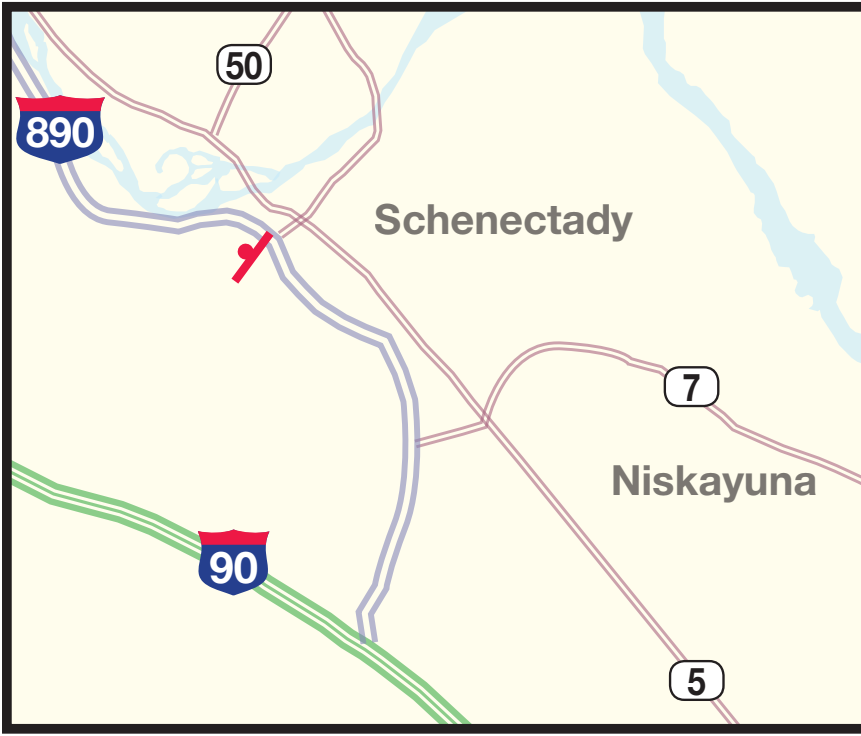

# 7300-E Static Display

## Quick Info: \_\_\_\_\_

**Market:** Schenectady, NY (Albany ADI)

**Location:** I-890 @ Edison Ave.

**Facing:** East

**Size:** 14' x 48'

**Traffic D.E.C.:** 39,000 Daily

**Lat & Long:** N 42° 48 .551  
W 73° 57 .008

## Location Description: \_\_\_\_\_

Great head on read for I-890 Expressway. This bulletin is located on I-90 and targets traffic going to GE, downtown Schenectady, Scotia, Schenectady County Community College, and the The Rotterdam Square Mall.