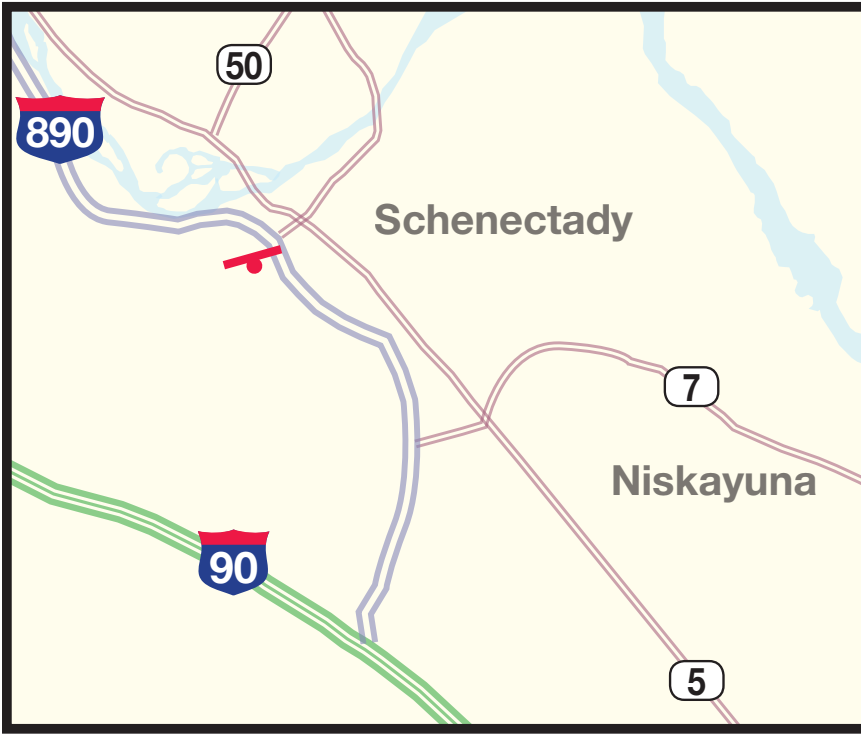

7300-W Static Display

Quick Info: _____

Market: Schenectady, NY (Albany ADI)

Location: I-890 @ Edison Ave.

Facing: West

Size: 14' x 48'

Traffic D.E.C.: 39,000 Daily

Lat & Long: N 42° 48 .551
W 73° 57 .008

Location Description: _____

Located outside GE entrance, this bulletin is the closest Billboard to I-890, 10 Feet off the road, you can't miss it! This expressway bulletin targets traffic heading eastbound on I-890.