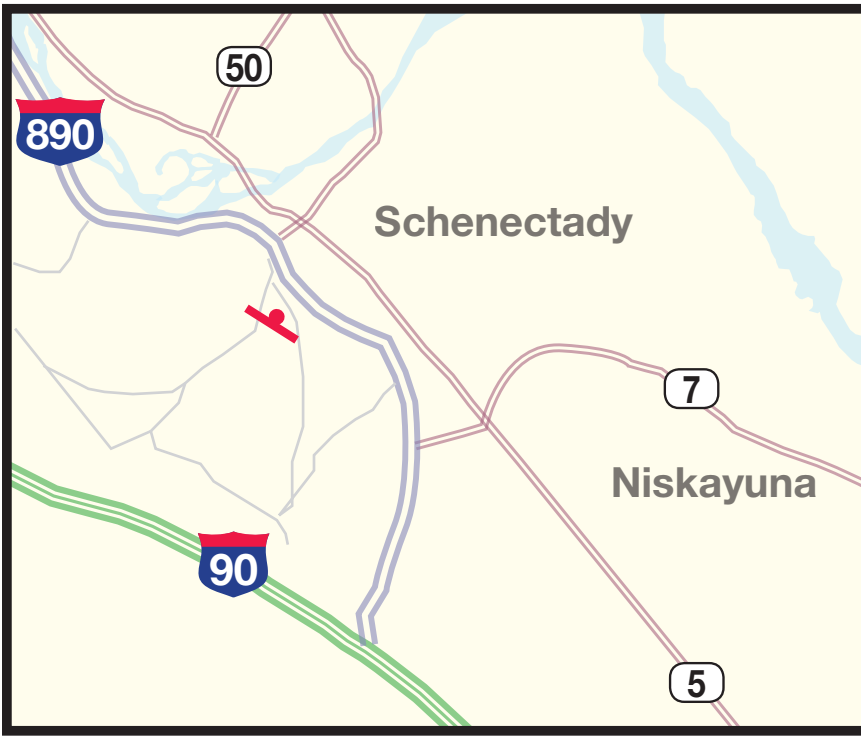

7294-S Static Display

Quick Info: _____

Market: Schenectady, NY (Albany ADI)

Location: Broadway @ I-890

Facing: North

Size: 14' x 48'

Traffic D.E.C.: 29,500 Daily

Lat & Long: N 42° 48 .267
W 73° 56 .969

Location Description: _____

Great bulletin at the I-890 intersection. This bulletin targets traffic leaving Rotterdam and is located within one mile of the GE Plant entrance.