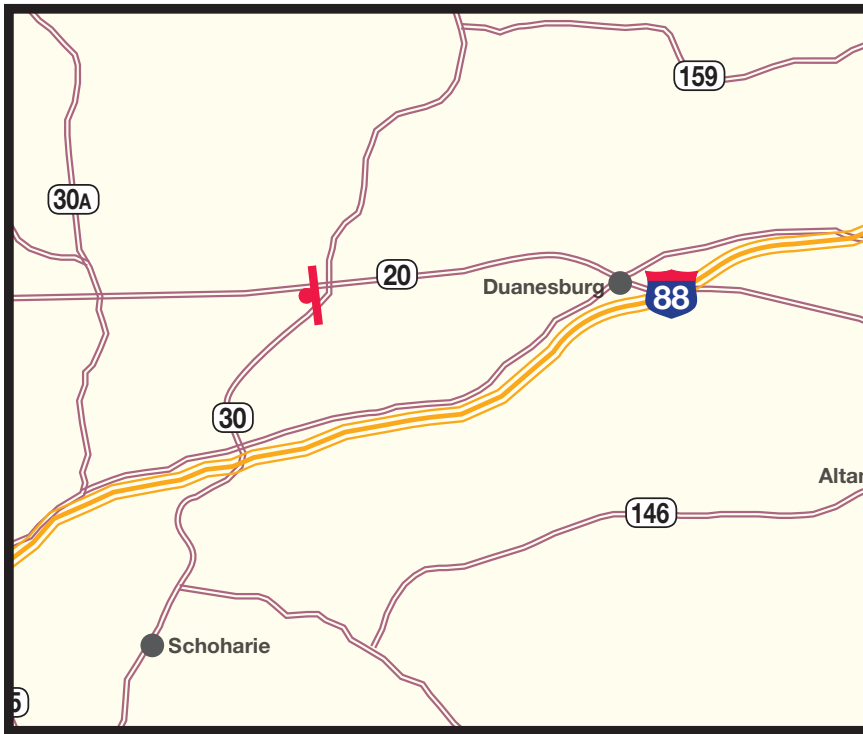

5750-E Static Display

Quick Info: _____

Market: Duanesburg, NY –
Schenectady County

Location: Rt. 20 @ Rt. 30 Intersection

Facing: East

Size: 12'3" x 24'6"

Traffic D.E.C.: 8,400 Daily

Lat & Long: N 42° 45 .635
W 74° 14 .832

Location Description: _____

This billboard targets tourist traffic heading towards the Baseball Hall of Fame and Howe Caverns.