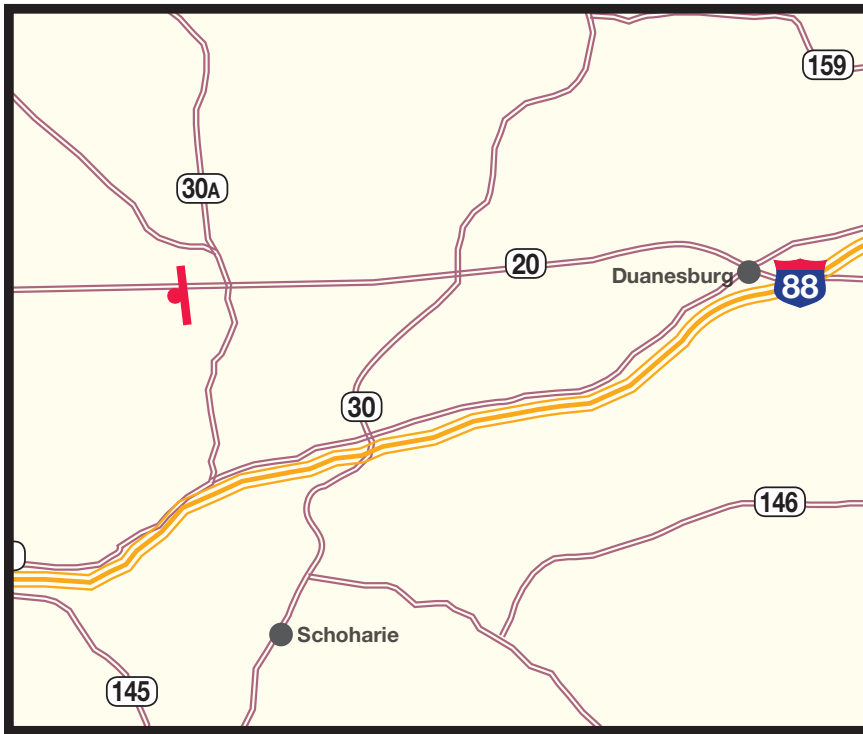

5751-E Static Display

Quick Info:

Market: Esperance, NY – Schoharie County

Location: Rt. 20, 1 mile w/o Sloansville & Rt. 30A

Facing: East

Size: 12'3" x 24'6"

Traffic D.E.C.: 6,800 Daily

Lat & Long: N 42° 45 .393
W 74° 23 .344

Location Description:

This billboard targets tourist traffic heading towards the Baseball Hall of Fame and Howe Caverns.