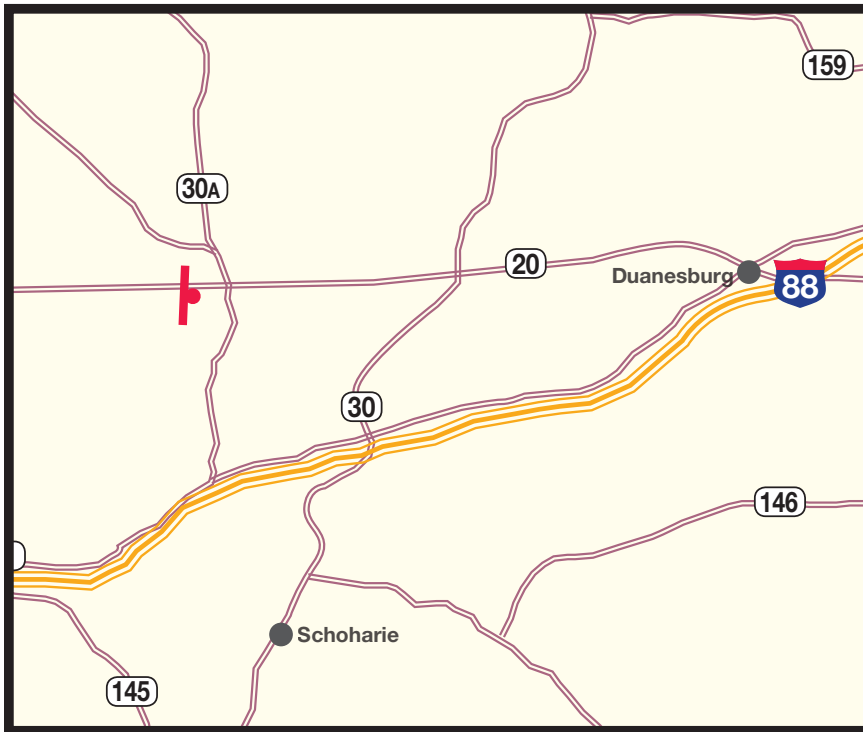

# 5751-W Static Display

## Quick Info: \_\_\_\_\_

**Market:** Esperance, NY –  
Schoharie County

**Location:** Rt. 20, 1 mile w/o  
Sloansville & Rt. 30A

**Facing:** East

**Size:** 12'3" x 24'6"

**Traffic D.E.C.:** 6,800 Daily

**Lat & Long:** N 42° 45 .393  
W 74° 23 .344

## Location Description: \_\_\_\_\_

This billboard targets tourist traffic heading towards Howe Caverns.