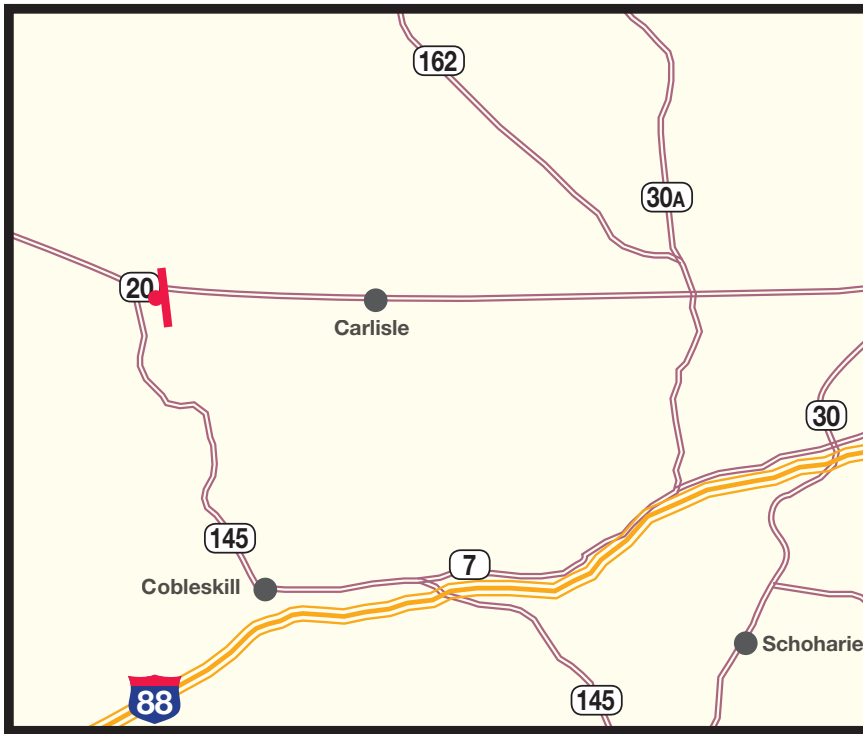

5752-E Static Display

Quick Info: _____

Market: Sharon, NY – Schoharie County

Location: Rt. 20, 1/4 mile e/o Rt. 145

Facing: East

Size: 12'3" x 24'6"

Traffic D.E.C.: 7,100 Daily

Lat & Long: N 42° 45 .469
W 74° 31 .010

Location Description: _____

This billboard targets tourist traffic heading towards the Baseball Hall of Fame and Howe Caverns.