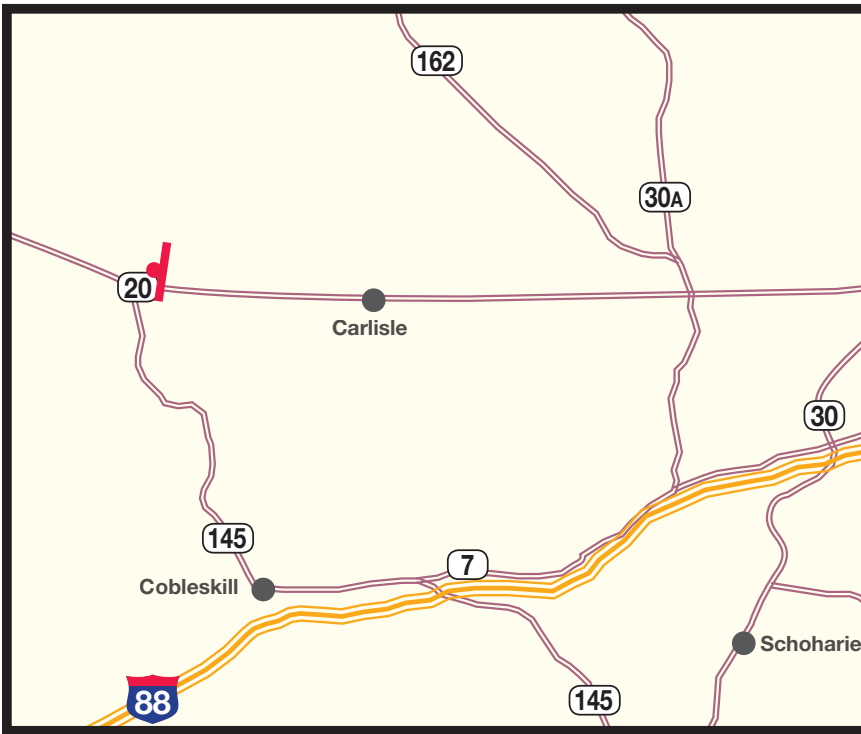

5753-E Static Display

Quick Info: _____

Market: Sharon, NY – Schoharie County

Location: Rt. 20, 1/4 mile e/o Rt. 145

Facing: East

Size: 12'3" x 24'6"

Traffic D.E.C.: 7,100 Daily

Lat & Long: N 42° 45 .524
W 74° 31 .285

Location Description: _____

This billboard targets tourist traffic heading towards the Baseball Hall of Fame and Howe Caverns.