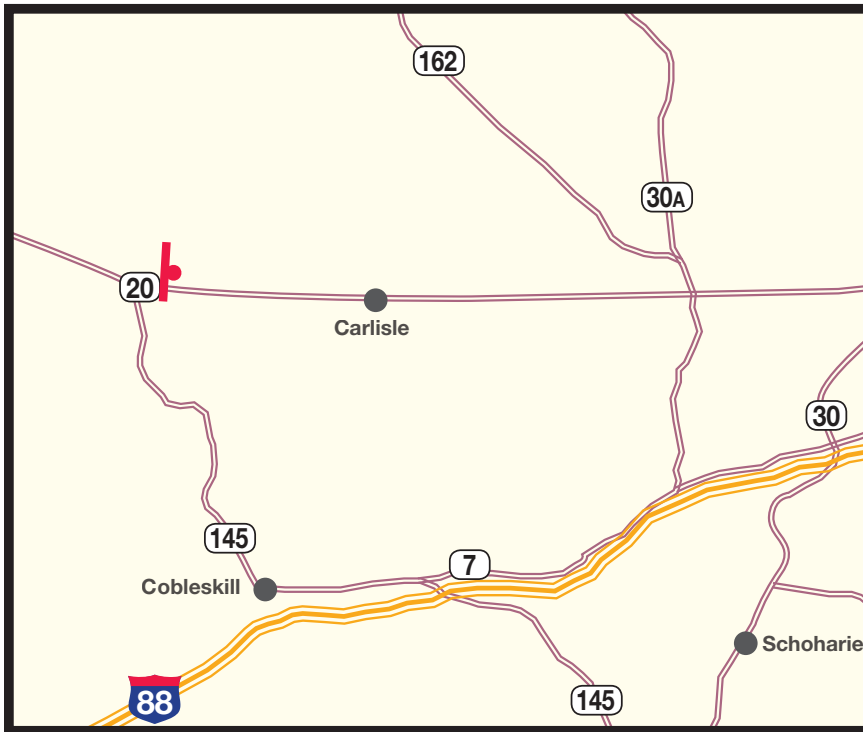

# 5753-W Static Display

## Quick Info: \_\_\_\_\_

**Market:** Sharon, NY – Schoharie County

**Location:** Rt. 20, 1/4 mile e/o Rt. 145

**Facing:** West

**Size:** 12'3" x 24'6"

**Traffic D.E.C.:** 7,100 Daily

**Lat & Long:** N 42° 45 .524  
W 74° 31 .285

## Location Description: \_\_\_\_\_

This billboard targets tourist traffic heading towards Howe Caverns.