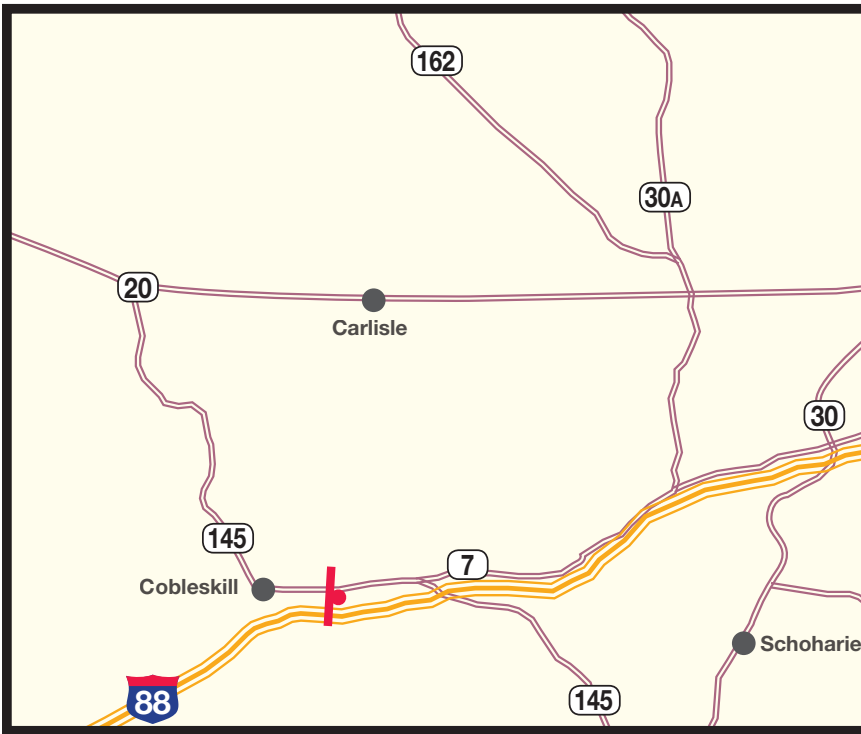

5754-W2 Static Display

Quick Info:

Market: Cobleskill, NY – Schoharie County

Location: Rt. 7, 500' n/o Mineral Springs Rd.

Facing: West

Size: 12'3" x 24'6"

Panel: Right

Traffic D.E.C.: 9,100 Daily

Lat & Long: N 42° 39 .883
W 74° 31 .200

Location Description:

This billboard targets tourist traffic heading towards Cobleskill, Howe Caverns, and Students at SUNY Cobleskill.