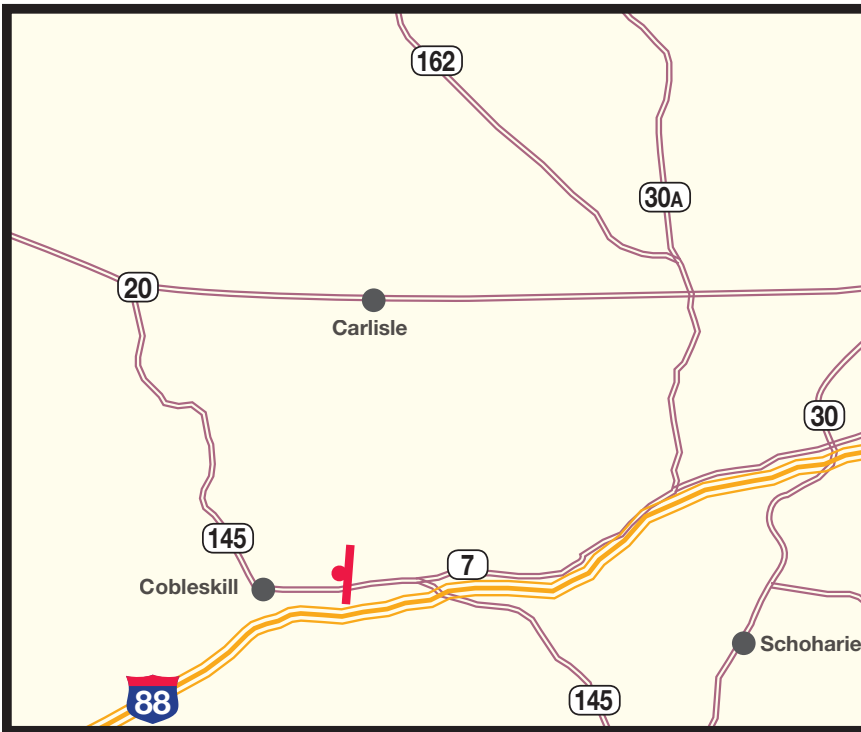

5755-E Static Display

Quick Info: _____

Market: Cobleskill, NY –
Schoharie County

Location: Rt. 7, @ Forester Road

Facing: East

Size: 12'3" x 24'6"

Traffic D.E.C.: 11,300 Daily

Lat & Long: N 42° 40 .768
W 74° 27 .812

Location Description: _____

This billboard targets traffic heading towards downtown Cobleskill.