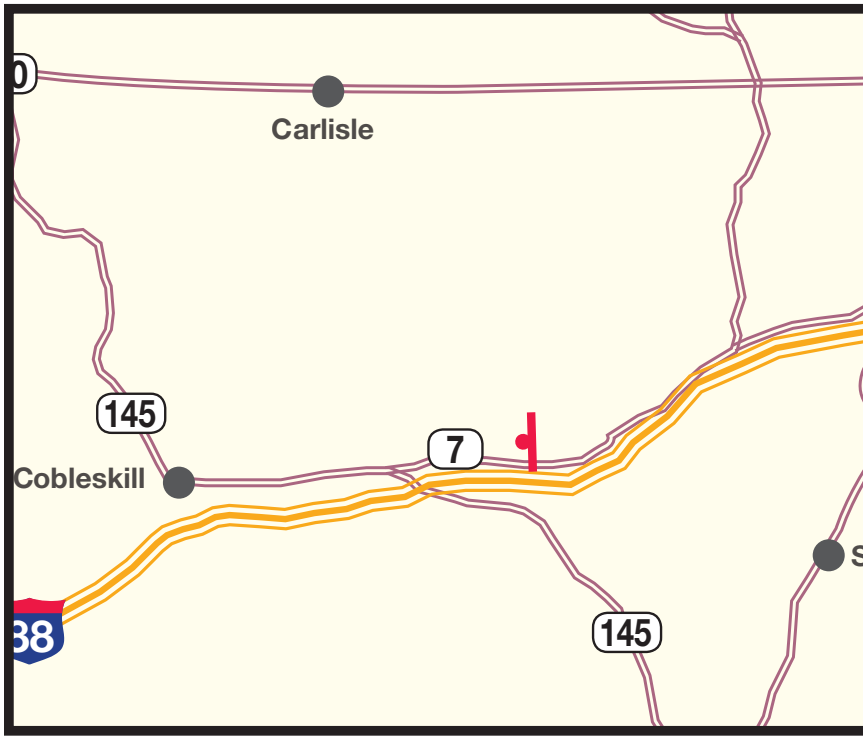

5756-E Static Display

Quick Info:

Market: Cobleskill, NY - Schoharie County

Location: Rt. 7, 1/2 mile w/o Rt. 145

Facing: East

Size: 13' x 24'6"

Traffic D.E.C.: 10,800 Daily

Lat & Long: N 42° 40 .868
W 74° 26 .191

Location Description:

This right hand read billboard targets traffic heading towards downtown Cobleskill.