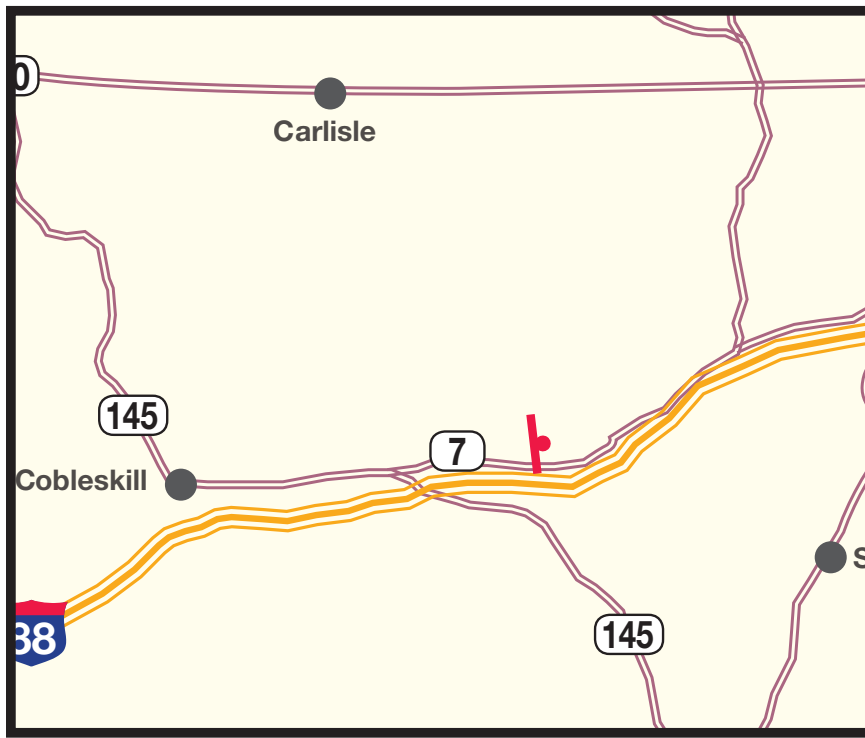

5756-W Static Display

Quick Info: _____

Market: Cobleskill, NY - Schoharie County

Location: Rt. 7, 1/2 mile w/o Rt. 145

Facing: West

Size: 12'3" x 24'6"

Traffic D.E.C.: 10,800 Daily

Lat & Long: N 42° 40 .868
W 74° 26 .191

Location Description: _____

This right hand read billboard targets traffic heading towards downtown Cobleskill.