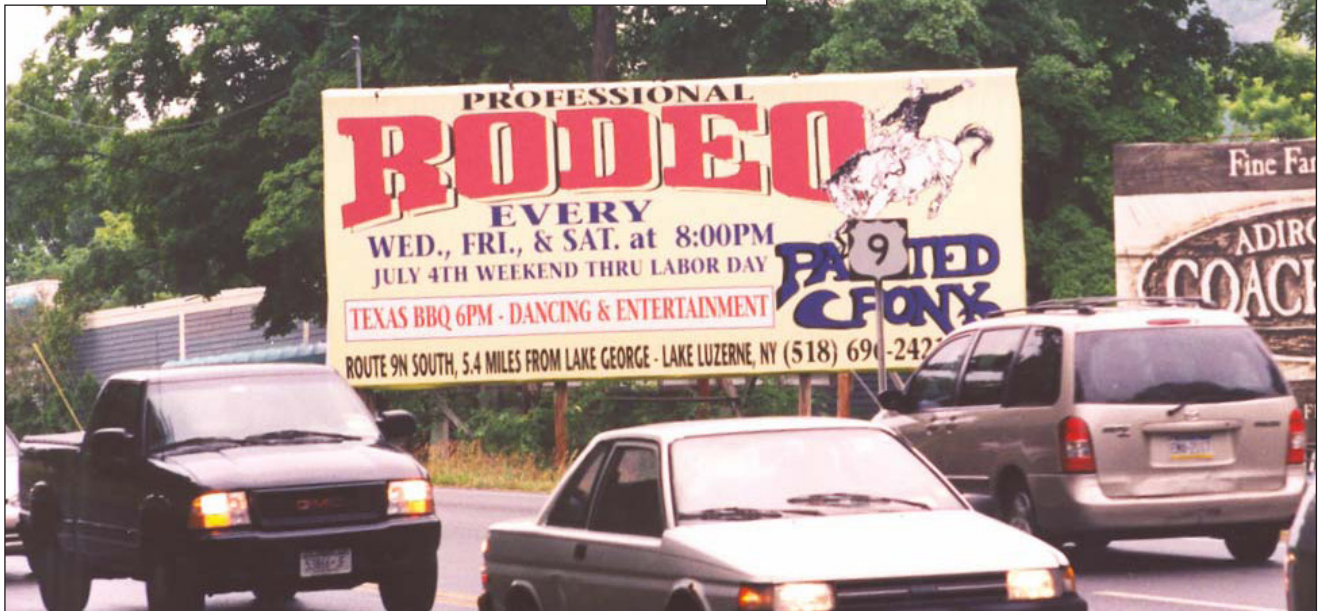

5411-S Static Display

Quick Info:

Market: Lake George - Town of Queensbury

Location: Rt. 9, 500' n/o Rt. 149

Facing: South

Size: 15' x 36'

Traffic D.E.C.: 34,300 Daily

Lat & Long: N 43° 22 .304
W 73° 41 .858

Location Description:

Located in the heart of everything, this Bulletin has an unbelievable viewing time and can be viewed from the Rt. 9 & Rt. 149 Intersection.