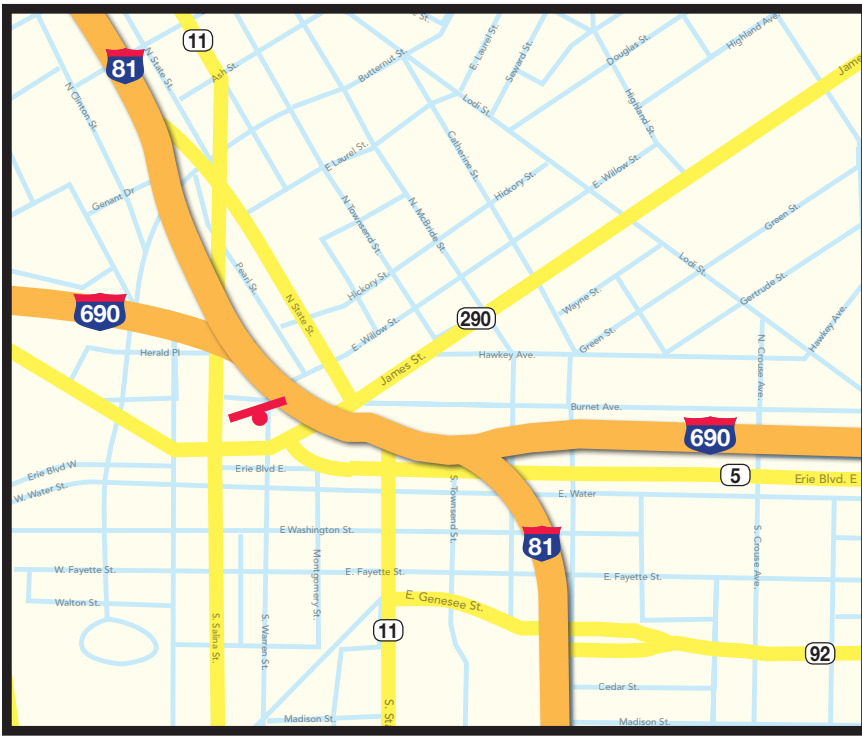

1181-W Static Display

Quick Info:

Market: Syracuse, NY

Location: I-81 @ I-690

Facing: West

Size: 11' x 45'

Traffic D.E.C.: 152,000 Daily

Lat & Long: 43° 03' 05.67" N
76° 09' 02.42" W

Location Description:

This billboard is the highest traffic count billboard in Upstate New York. Positioned in the heart of Syracuse, this spectacular wallscape bulletin is located on I-690 at the merge of I-81. The board has a high traffic count and also enjoys a secondary read for downtown Syracuse, because of the location on South Warren Street.