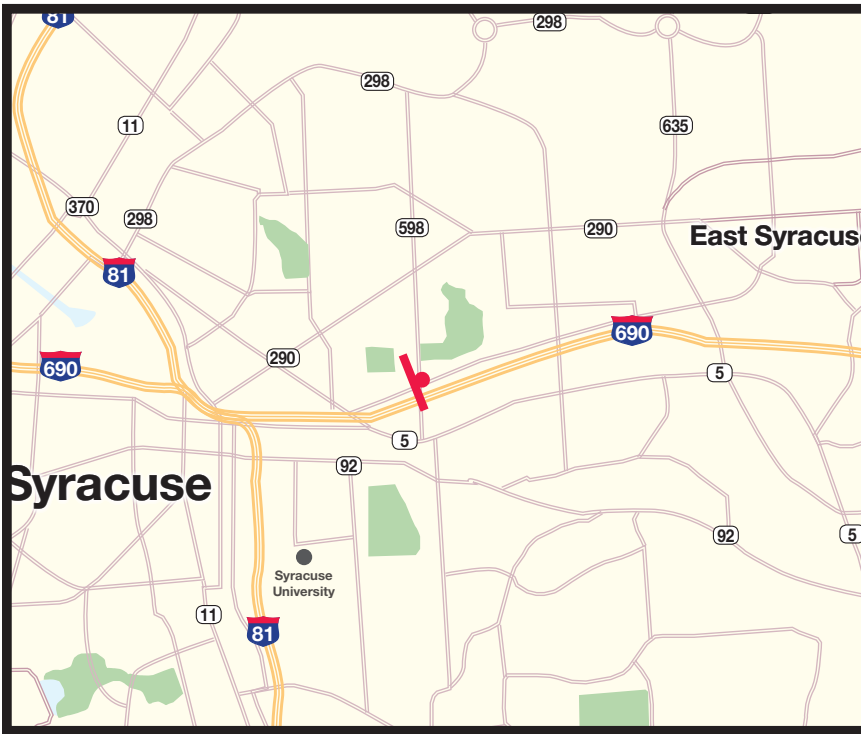

# 6890-W Static Display

## Quick Info: \_\_\_\_\_

**Market:** Syracuse, NY

**Location:** I-690 between Teall & Townsend

**Facing:** West

**Size:** 14' x 48'

**Traffic D.E.C.:** 82,000 Daily

**Lat & Long:** N 43° 03 .116  
W 76° 07 .922

## Location Description: \_\_\_\_\_

Great head-on bulletin for I-690 traffic heading eastbound. This expressway bulletin is one of only a select few 14'x48' bulletins, as 95% of the billboard inventory is smaller.